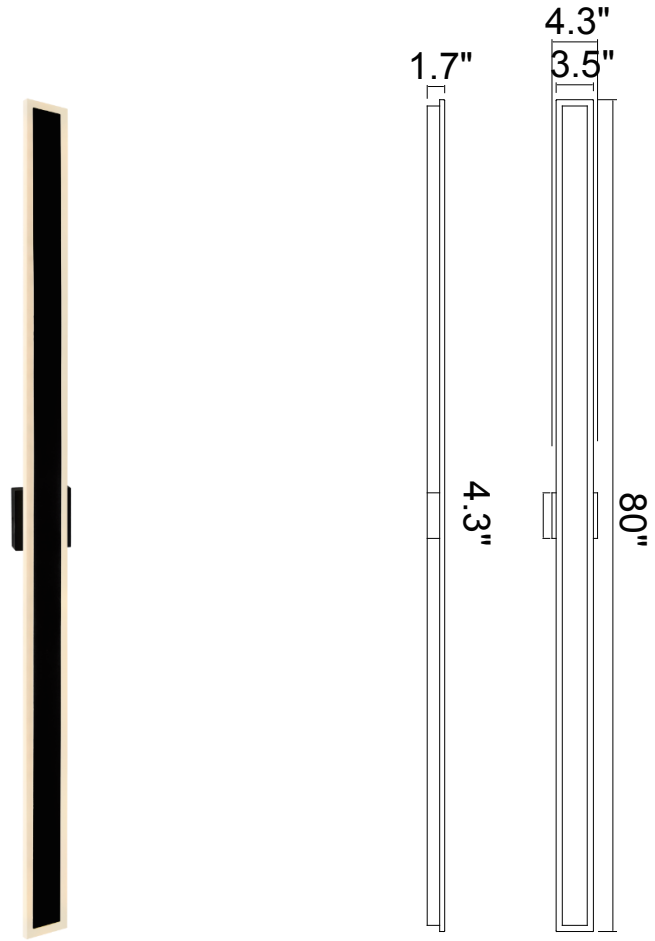

PROJECT: _____
 FIXTURE TYPE: _____
 LOCATION: _____
 CONTACT/PHONE: _____

Item	1694W80-101
Collection	MALIBU
Category	Outdoor Wall Light
Finish	Black
Glass	-----
Crystal	-----
Acrylic	Frosted

Shade Color	-----
Min Assembled Height	80"
Max Assembled Height	80"
Width	3.5"
Length	-----
Extension Wall Mounts	1.7"
Input	120V AC,60HZ,AC

Lumens	936
Light Source	Integrated LED
Bulb Info.	18W
Included	Yes
Dimmable	Yes
Colour Temp	3000
Weight	9.24 Lbs

CWI Lighting
 2775 Broadway
 Buffalo, NY 14227
 USA

CWI Lighting
 140 Steelcase Rd. W.
 Markham ON. L3R 3J9
 Canada