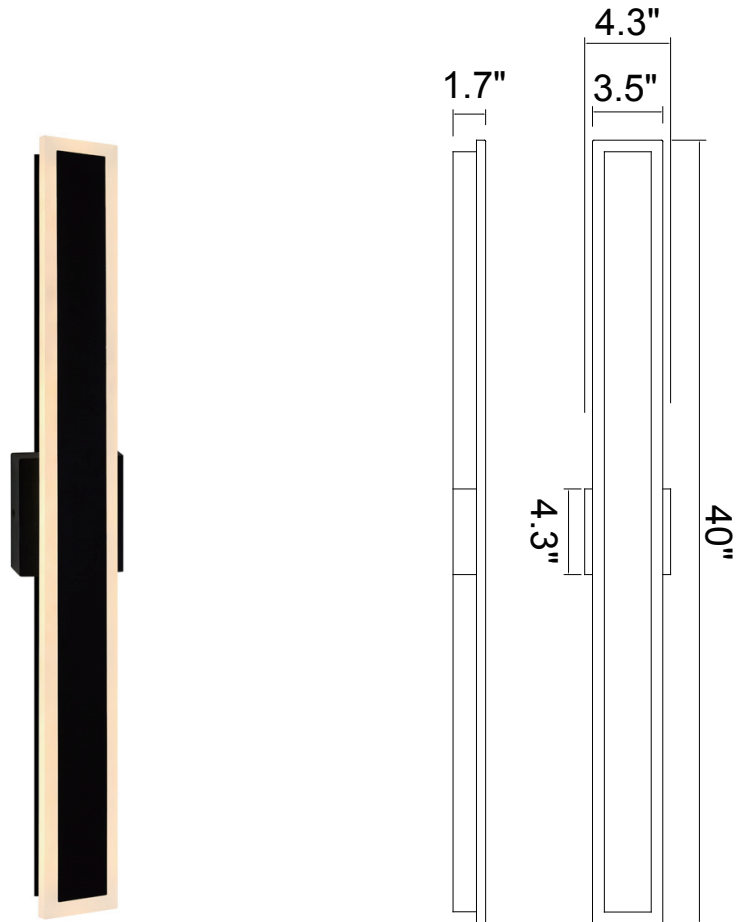

PROJECT: _____
 FIXTURE TYPE: _____
 LOCATION: _____
 CONTACT/PHONE: _____

Item	1694W40-101
Collection	MALIBU
Category	Outdoor Wall Light
Finish	Black
Glass	-----
Crystal	-----
Acrylic	Frosted

Shade Color	-----
Min Assembled Height	40"
Max Assembled Height	40"
Width	3.5"
Length	-----
Extension Wall Mounts	1.7"
Input	120V AC,60HZ,AC

Lumens	468
Light Source	Integrated LED
Bulb Info.	9W
Included	Yes
Dimmable	Yes
Colour Temp	3000
Weight	2.64 Lbs

CWI Lighting
 2775 Broadway
 Buffalo, NY 14227
 USA

CWI Lighting
 140 Steelcase Rd. W.
 Markham ON. L3R 3J9
 Canada