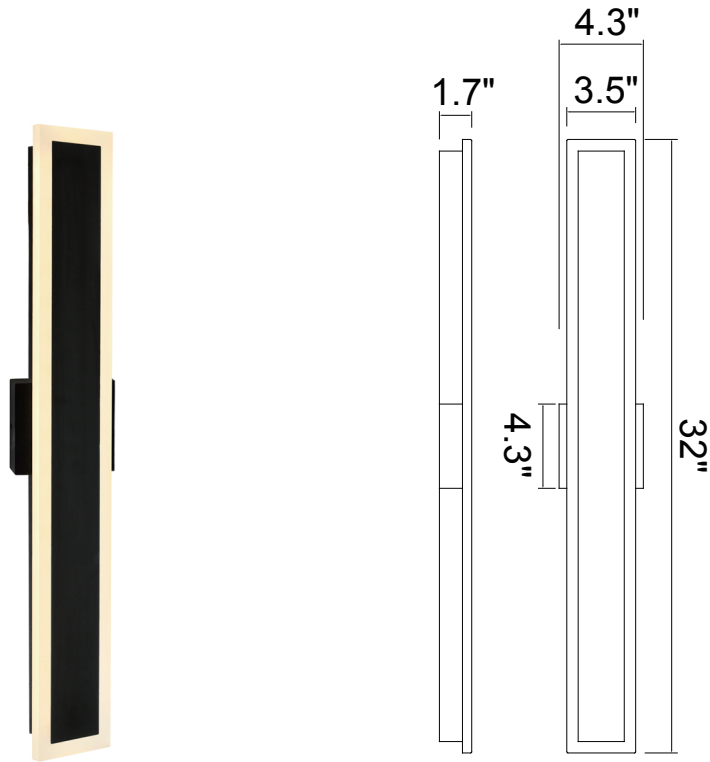

PROJECT: _____
 FIXTURE TYPE: _____
 LOCATION: _____
 CONTACT/PHONE: _____

Item	1694W32-101
Collection	MALIBU
Category	Outdoor Wall Light
Finish	Black
Glass	-----
Crystal	-----
Acrylic	Frosted

Shade Color	-----
Min Assembled Height	32"
Max Assembled Height	32"
Width	3.5"
Length	-----
Extension Wall Mounts	1.7"
Input	120V AC,60HZ,AC

Lumens	364
Light Source	Integrated LED
Bulb Info.	7W
Included	Yes
Dimmable	Yes
Colour Temp	3000
Weight	2.42 Lbs

CWI Lighting
 2775 Broadway
 Buffalo, NY 14227
 USA

CWI Lighting
 140 Steelcase Rd. W.
 Markham ON. L3R 3J9
 Canada