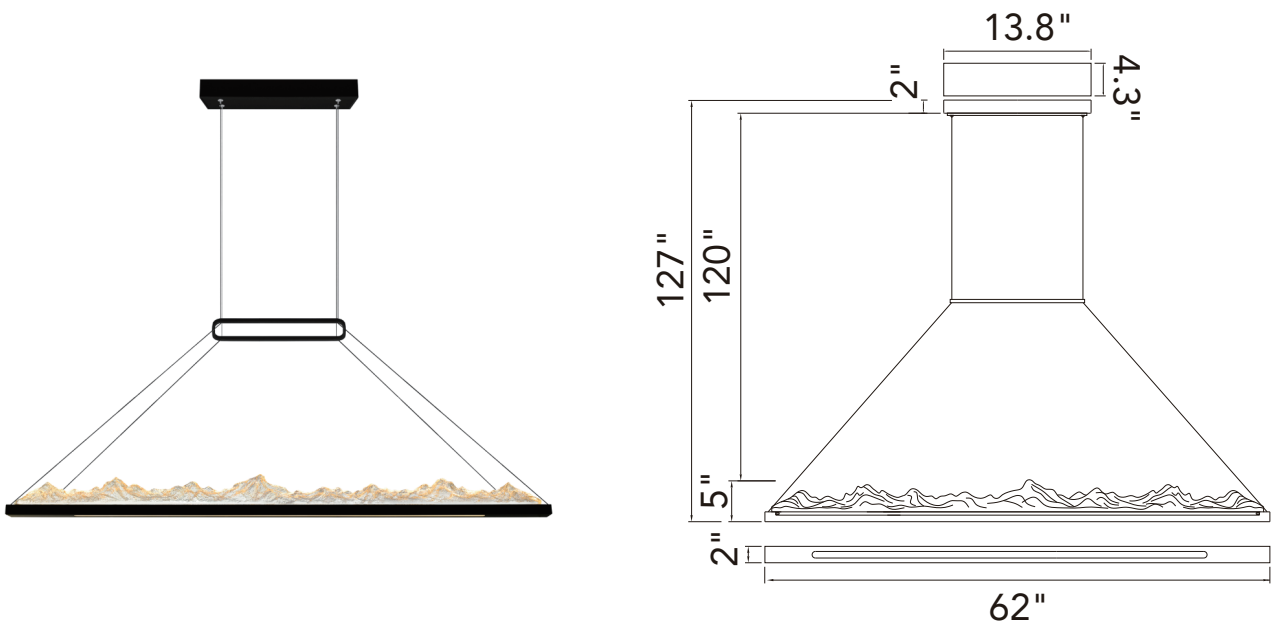

PROJECT: _____
 FIXTURE TYPE: _____
 LOCATION: _____
 CONTACT/PHONE: _____

Item	1601P62-101
Collection	HIMALAYAS
Category	Chandelier
Finish	Black
Glass	-----
Crystal	Clear
Acrylic	-----

Shade Color	-----
Min Assembled Height	19"
Max Assembled Height	127"
Width	62"
Length	2"
Extension Wall Mounts	-----
Input	120V AC,60HZ,AC

Lumens	1976
Light Source	Integrated LED
Bulb Info.	38W
Included	Yes
Dimmable	Yes
Colour Temp	3000/4000/5000
Weight	15.4 Lbs

CWI Lighting
 2775 Broadway
 Buffalo, NY 14227
 USA

CWI Lighting
 140 Steelcase Rd. W.
 Markham ON. L3R 3J9
 Canada