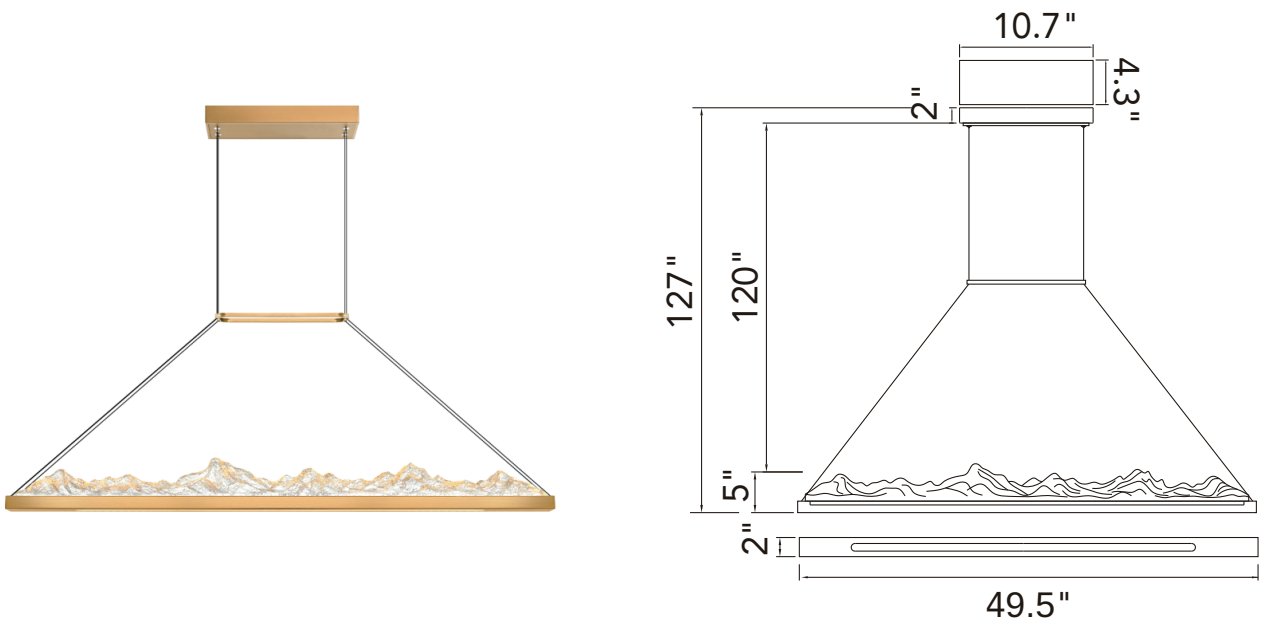

PROJECT: _____
 FIXTURE TYPE: _____
 LOCATION: _____
 CONTACT/PHONE: _____

Item	1601P48-624	Shade Color	-----	Lumens	1300
Collection	HIMALAYAS	Min Assembled Height	19"	Light Source	Integrated LED
Category	Chandelier	Max Assembled Height	127"	Bulb Info.	25W
Finish	Brass	Width	49.5"	Included	Yes
Glass	-----	Length	2"	Dimmable	Yes
Crystal	Clear	Extension Wall Mounts	-----	Colour Temp	3000/4000/5000
Acrylic	-----	Input	120V AC,60HZ,AC	Weight	13.2 Lbs