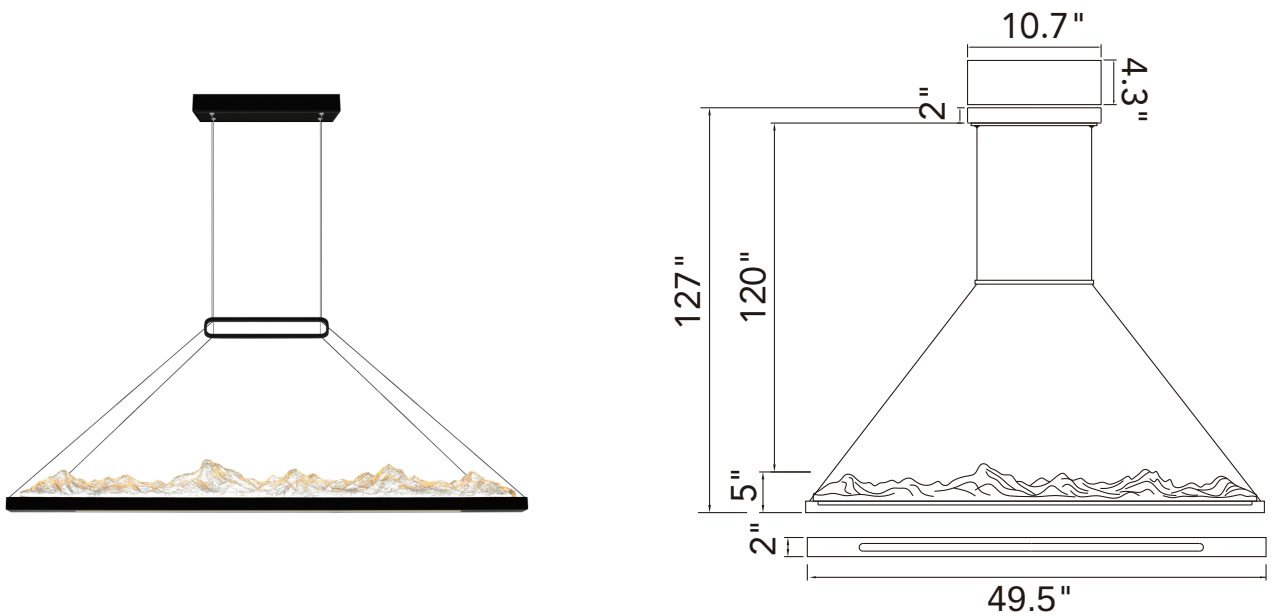

PROJECT: _____
 FIXTURE TYPE: _____
 LOCATION: _____
 CONTACT/PHONE: _____

Item	1601P48-101	Shade Color	-----	Lumens	1300
Collection	HIMALAYAS	Min Assembled Height	19"	Light Source	Integrated LED
Category	Chandelier	Max Assembled Height	127"	Bulb Info.	25W
Finish	Black	Width	49.5"	Included	Yes
Glass	-----	Length	2"	Dimmable	Yes
Crystal	Clear	Extension Wall Mounts	-----	Colour Temp	3000/4000/5000
Acrylic	-----	Input	120V AC,60HZ,AC	Weight	13.2 Lbs