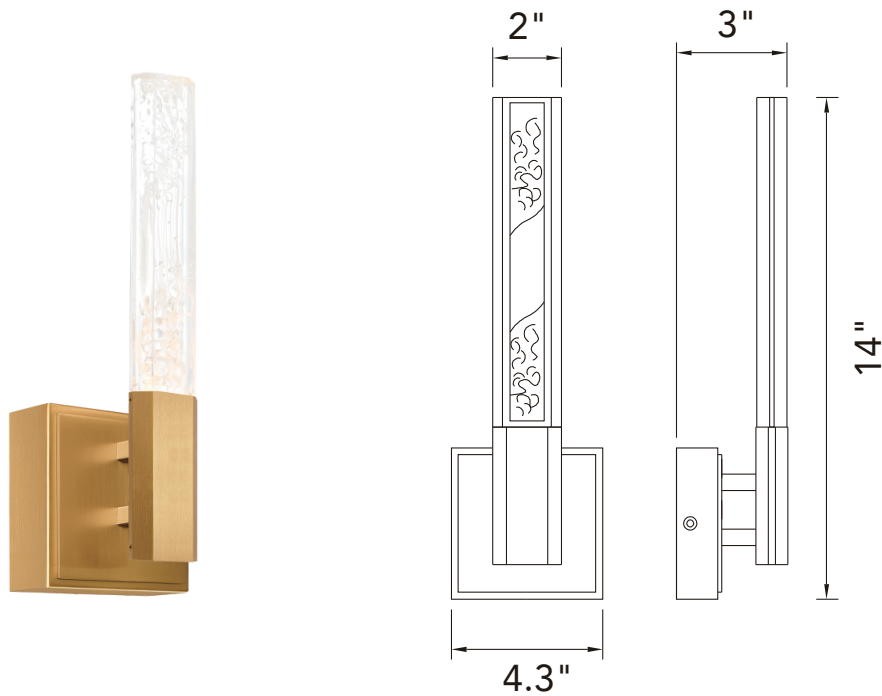

PROJECT: _____
 FIXTURE TYPE: _____
 LOCATION: _____
 CONTACT/PHONE: _____

Item	1589W5-624
Collection	GRETA
Category	Wall Sconce
Finish	Brass
Glass	-----
Crystal	Clear
Acrylic	-----

Shade Color	-----
Min Assembled Height	14.5"
Max Assembled Height	14.5"
Width	4.3"
Length	-----
Extension Wall Mounts	3"
Input	120V AC,60HZ,AC

Lumens	260
Light Source	Integrated LED
Bulb Info.	5W
Included	Yes
Dimmable	Yes
Colour Temp	3000
Weight	2.98 Lbs

CWI Lighting
 2775 Broadway
 Buffalo, NY 14227
 USA

CWI Lighting
 140 Steelcase Rd. W.
 Markham ON. L3R 3J9
 Canada