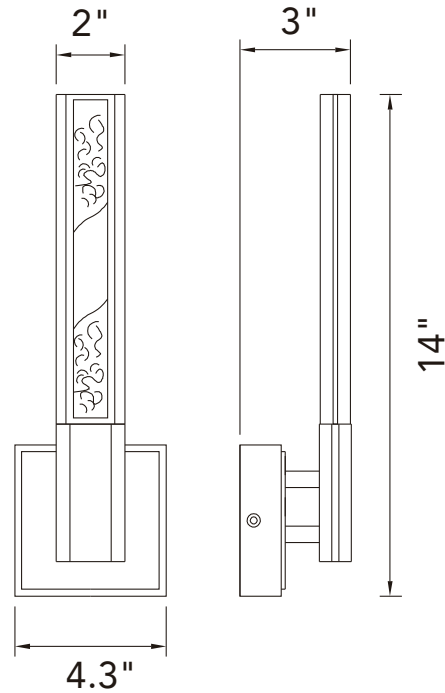

PROJECT: _____
 FIXTURE TYPE: _____
 LOCATION: _____
 CONTACT/PHONE: _____

Item	1589W5-101
Collection	GRETA
Category	Wall Sconce
Finish	Black
Glass	-----
Crystal	Clear
Acrylic	-----

Shade Color	-----
Min Assembled Height	14.5"
Max Assembled Height	14.5"
Width	4.3"
Length	-----
Extension Wall Mounts	3"
Input	120V AC,60HZ,AC

Lumens	260
Light Source	Integrated LED
Bulb Info.	5W
Included	Yes
Dimmable	Yes
Colour Temp	3000
Weight	2.98 Lbs

CWI Lighting
 2775 Broadway
 Buffalo, NY 14227
 USA

CWI Lighting
 140 Steelcase Rd. W.
 Markham ON. L3R 3J9
 Canada