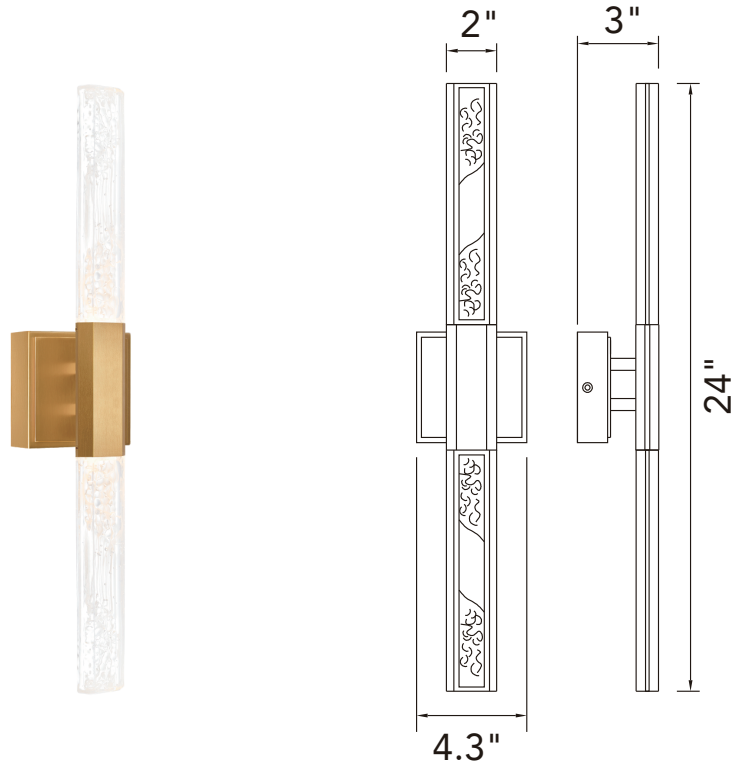

PROJECT: _____
 FIXTURE TYPE: _____
 LOCATION: _____
 CONTACT/PHONE: _____

Item	1589W24-624	Shade Color	-----	Lumens	468
Collection	GRETA	Min Assembled Height	24"	Light Source	Integrated LED
Category	Vanity Light	Max Assembled Height	24"	Bulb Info.	9W
Finish	Brass	Width	4.3"	Included	Yes
Glass	-----	Length	-----	Dimmable	Yes
Crystal	Clear	Extension Wall Mounts	3"	Colour Temp	3000
Acrylic	-----	Input	120V AC,60HZ,AC	Weight	4.17 Lbs