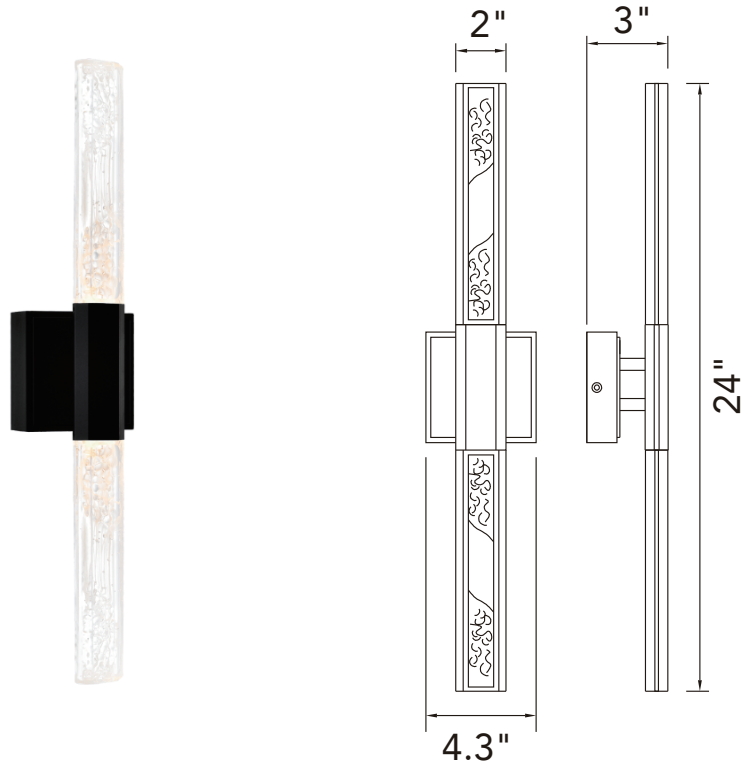

PROJECT: _____
 FIXTURE TYPE: _____
 LOCATION: _____
 CONTACT/PHONE: _____

Item	1589W24-101
Collection	GRETA
Category	Vanity Light
Finish	Black
Glass	-----
Crystal	Clear
Acrylic	-----

Shade Color	-----
Min Assembled Height	24"
Max Assembled Height	24"
Width	4.3"
Length	-----
Extension Wall Mounts	3"
Input	120V AC,60HZ,AC

Lumens	468
Light Source	Integrated LED
Bulb Info.	9W
Included	Yes
Dimmable	Yes
Colour Temp	3000
Weight	4.17 Lbs

CWI Lighting
 2775 Broadway
 Buffalo, NY 14227
 USA

CWI Lighting
 140 Steelcase Rd. W.
 Markham ON. L3R 3J9
 Canada