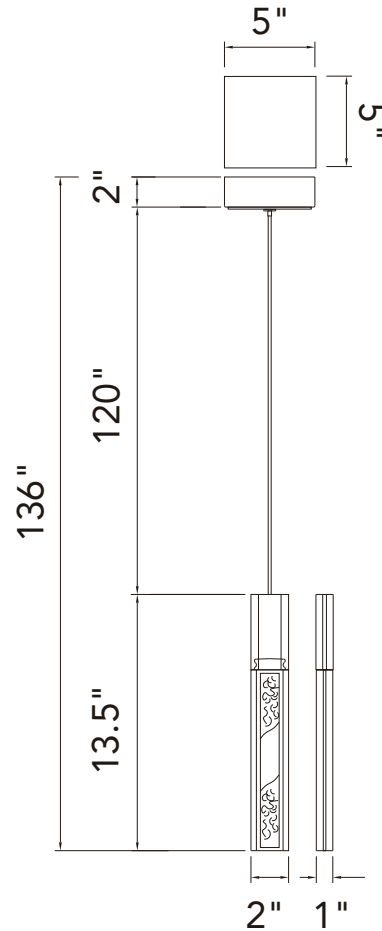

PROJECT: \_\_\_\_\_  
 FIXTURE TYPE: \_\_\_\_\_  
 LOCATION: \_\_\_\_\_  
 CONTACT/PHONE: \_\_\_\_\_

Item	1589P5-1-624
Collection	GRETA
Category	Mini Pendant
Finish	Brass
Glass	-----
Crystal	Clear
Acrylic	-----

Shade Color	-----
Min Assembled Height	16"
Max Assembled Height	136"
Width	2"
Length	1"
Extension Wall Mounts	-----
Input	120V AC,60HZ,AC

Lumens	260
Light Source	Integrated LED
Bulb Info.	5W
Included	Yes
Dimmable	Yes
Colour Temp	3000
Weight	2.86 Lbs