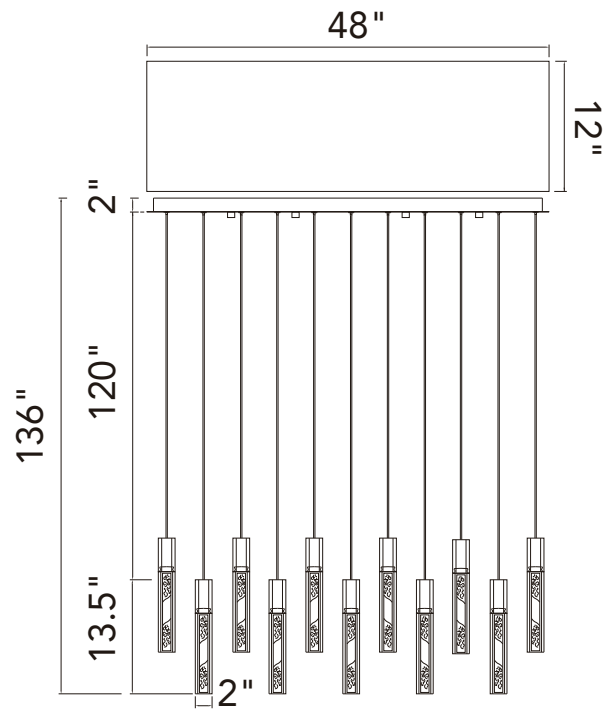

PROJECT: _____
 FIXTURE TYPE: _____
 LOCATION: _____
 CONTACT/PHONE: _____

Item	1589P48-17-624-RC
Collection	GRETA
Category	Chandelier
Finish	Brass
Glass	-----
Crystal	Clear
Acrylic	-----

Shade Color	-----
Min Assembled Height	16"
Max Assembled Height	136"
Width	48"
Length	12"
Extension Wall Mounts	-----
Input	120V AC,60HZ,AC

Lumens	3640
Light Source	Integrated LED
Bulb Info.	70W
Included	Yes
Dimmable	Yes
Colour Temp	3000
Weight	35.95 Lbs

CWI Lighting
 2775 Broadway
 Buffalo, NY 14227
 USA

CWI Lighting
 140 Steelcase Rd. W.
 Markham ON. L3R 3J9
 Canada