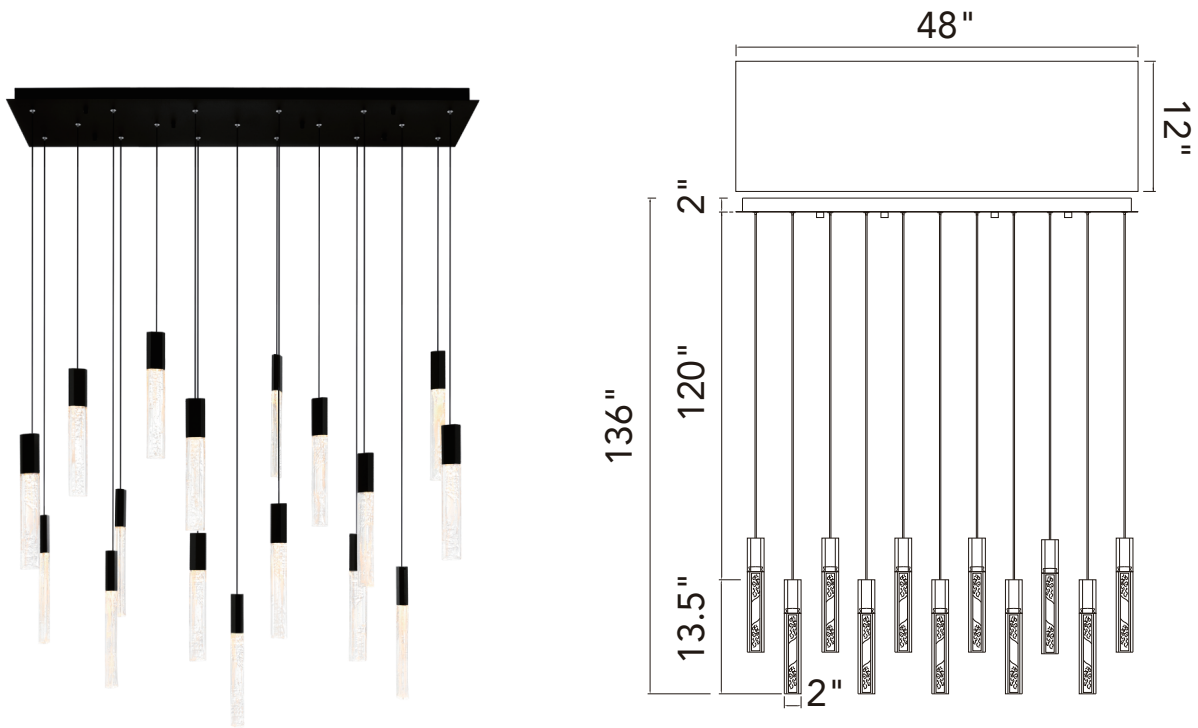

PROJECT: _____
 FIXTURE TYPE: _____
 LOCATION: _____
 CONTACT/PHONE: _____

Item	1589P48-17-101-RC
Collection	GRETA
Category	Chandelier
Finish	Black
Glass	-----
Crystal	Clear
Acrylic	-----

Shade Color	-----
Min Assembled Height	16"
Max Assembled Height	136"
Width	48"
Length	12"
Extension Wall Mounts	-----
Input	120V AC,60HZ,AC

Lumens	3640
Light Source	Integrated LED
Bulb Info.	70W
Included	Yes
Dimmable	Yes
Colour Temp	3000
Weight	35.95 Lbs

CWI Lighting
 2775 Broadway
 Buffalo, NY 14227
 USA

CWI Lighting
 140 Steelcase Rd. W.
 Markham ON. L3R 3J9
 Canada