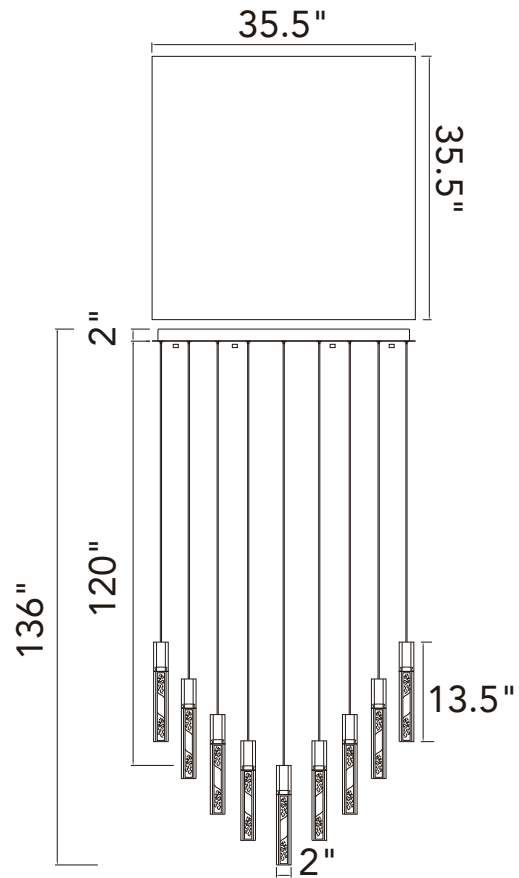

PROJECT: _____
 FIXTURE TYPE: _____
 LOCATION: _____
 CONTACT/PHONE: _____

Item	1589P36-41-624
Collection	GRETA
Category	Chandelier
Finish	Brass
Glass	-----
Crystal	Clear
Acrylic	-----

Shade Color	-----
Min Assembled Height	16"
Max Assembled Height	136"
Width	36"
Length	36"
Extension Wall Mounts	-----
Input	120V AC,60HZ,AC

Lumens	9880
Light Source	Integrated LED
Bulb Info.	190W
Included	Yes
Dimmable	Yes
Colour Temp	3000
Weight	95.30 Lbs

CWI Lighting
 2775 Broadway
 Buffalo, NY 14227
 USA

CWI Lighting
 140 Steelcase Rd. W.
 Markham ON. L3R 3J9
 Canada