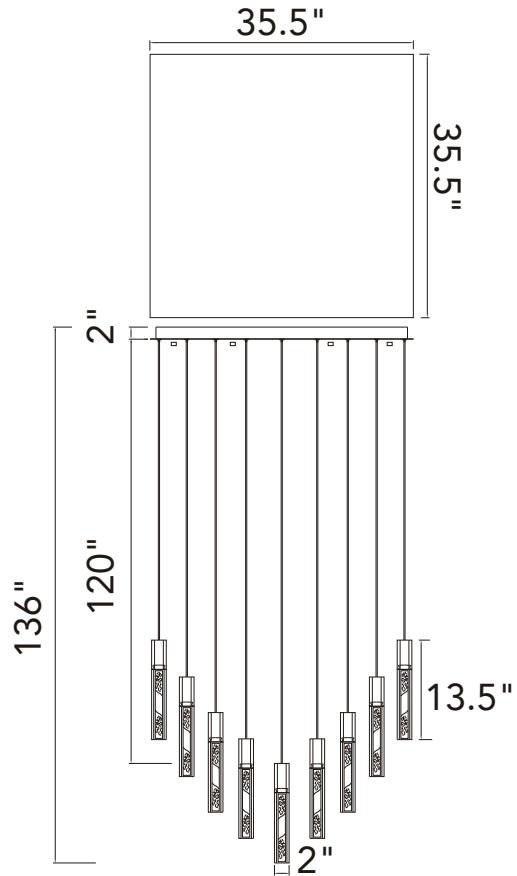

PROJECT: \_\_\_\_\_  
 FIXTURE TYPE: \_\_\_\_\_  
 LOCATION: \_\_\_\_\_  
 CONTACT/PHONE: \_\_\_\_\_

Item	1589P36-41-101
Collection	GRETA
Category	Chandelier
Finish	Black
Glass	-----
Crystal	Clear
Acrylic	-----

Shade Color	-----
Min Assembled Height	16"
Max Assembled Height	136"
Width	36"
Length	36"
Extension Wall Mounts	-----
Input	120V AC,60HZ,AC

Lumens	9880
Light Source	Integrated LED
Bulb Info.	190W
Included	Yes
Dimmable	Yes
Colour Temp	3000
Weight	95.30 Lbs