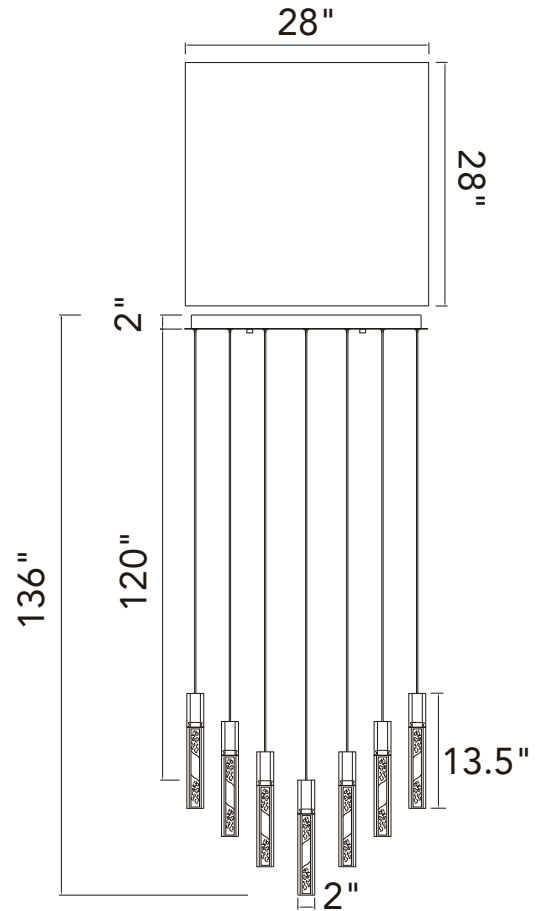

PROJECT: _____
 FIXTURE TYPE: _____
 LOCATION: _____
 CONTACT/PHONE: _____

Item	1589P28-25-624
Collection	GRETA
Category	Chandelier
Finish	Brass
Glass	-----
Crystal	Clear
Acrylic	-----

Shade Color	-----
Min Assembled Height	16"
Max Assembled Height	136"
Width	28"
Length	28"
Extension Wall Mounts	-----
Input	120V AC,60HZ,AC

Lumens	5720
Light Source	Integrated LED
Bulb Info.	110W
Included	Yes
Dimmable	Yes
Colour Temp	3000
Weight	55.39 Lbs

CWI Lighting
 2775 Broadway
 Buffalo, NY 14227
 USA

CWI Lighting
 140 Steelcase Rd. W.
 Markham ON. L3R 3J9
 Canada