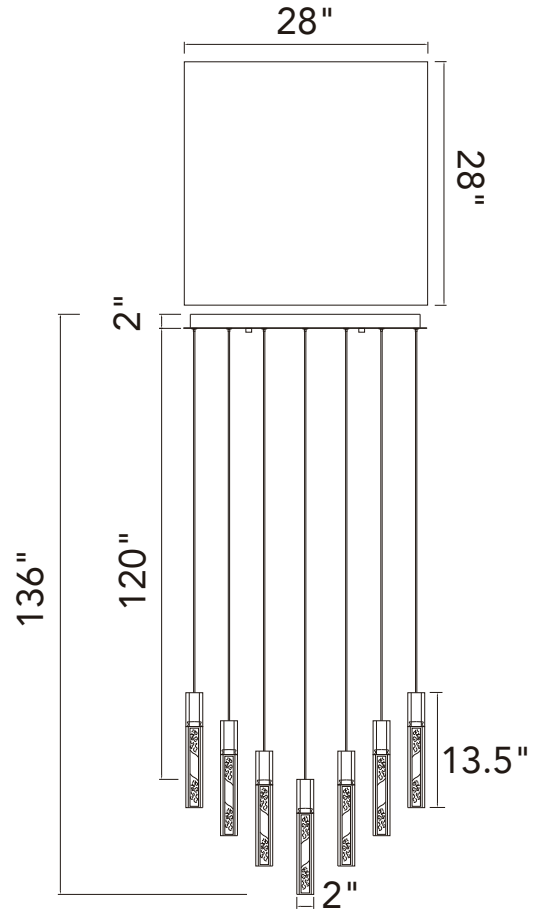

PROJECT: _____
 FIXTURE TYPE: _____
 LOCATION: _____
 CONTACT/PHONE: _____

Item	1589P28-25-101
Collection	GRETA
Category	Chandelier
Finish	Black
Glass	-----
Crystal	Clear
Acrylic	-----

Shade Color	-----
Min Assembled Height	16"
Max Assembled Height	136"
Width	28"
Length	28"
Extension Wall Mounts	-----
Input	120V AC,60HZ,AC

Lumens	5720
Light Source	Integrated LED
Bulb Info.	110W
Included	Yes
Dimmable	Yes
Colour Temp	3000
Weight	55.39 Lbs

CWI Lighting
 2775 Broadway
 Buffalo, NY 14227
 USA

CWI Lighting
 140 Steelcase Rd. W.
 Markham ON. L3R 3J9
 Canada