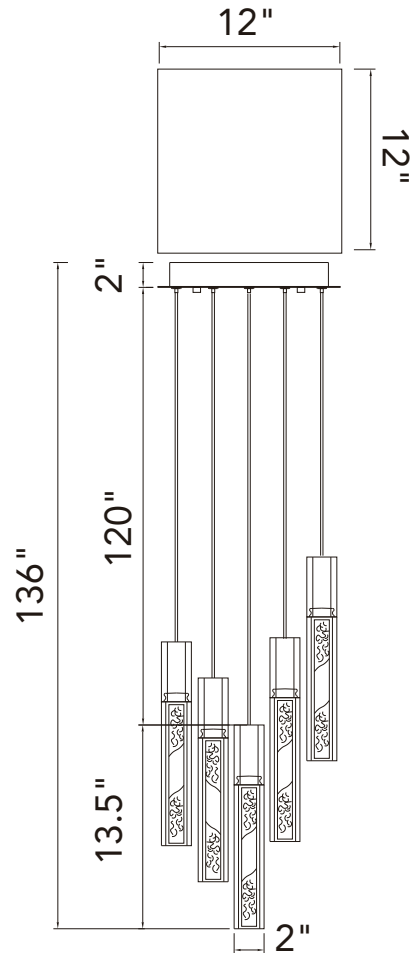

PROJECT: \_\_\_\_\_  
 FIXTURE TYPE: \_\_\_\_\_  
 LOCATION: \_\_\_\_\_  
 CONTACT/PHONE: \_\_\_\_\_

Item	1589P12-5-624
Collection	GRETA
Category	Mini Pendant
Finish	Brass
Glass	-----
Crystal	Clear
Acrylic	-----

Shade Color	-----
Min Assembled Height	16"
Max Assembled Height	136"
Width	12"
Length	12"
Extension Wall Mounts	-----
Input	120V AC,60HZ,AC

Lumens	1196
Light Source	Integrated LED
Bulb Info.	23W
Included	Yes
Dimmable	Yes
Colour Temp	3000
Weight	8.8 Lbs