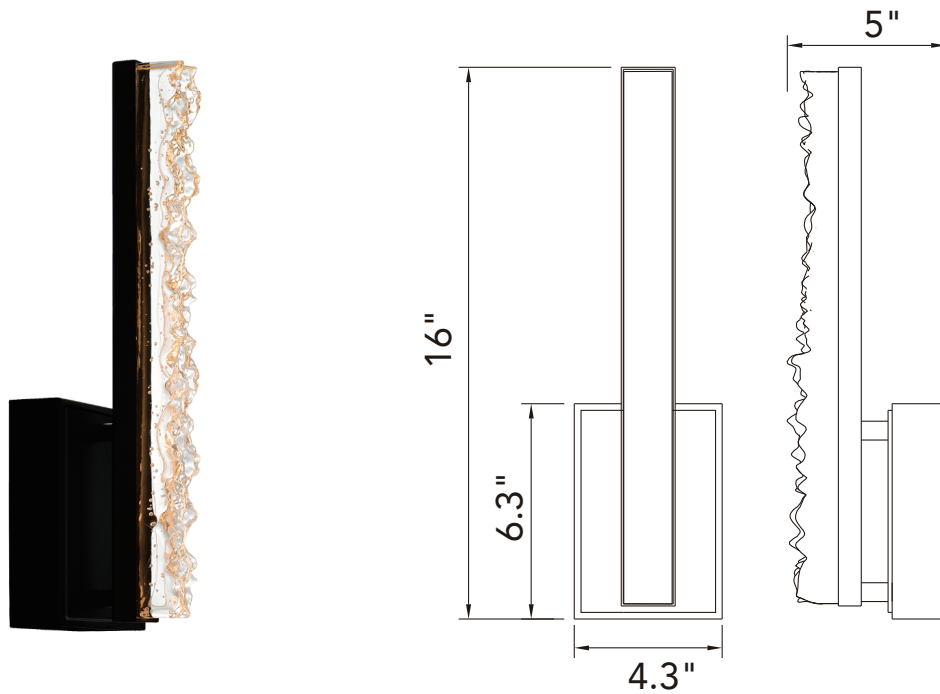

PROJECT: _____
 FIXTURE TYPE: _____
 LOCATION: _____
 CONTACT/PHONE: _____

Item	1588W5-1-101
Collection	STAGGER
Category	Wall Sconce
Finish	Black
Glass	-----
Crystal	Clear
Acrylic	-----

Shade Color	-----
Min Assembled Height	16"
Max Assembled Height	16"
Width	4.3"
Length	-----
Extension Wall Mounts	5"
Input	120V AC,60HZ,AC

Lumens	520
Light Source	Integrated LED
Bulb Info.	10W
Included	Yes
Dimmable	Yes
Colour Temp	3000
Weight	5.57 Lbs

CWI Lighting
 2775 Broadway
 Buffalo, NY 14227
 USA

CWI Lighting
 140 Steelcase Rd. W.
 Markham ON. L3R 3J9
 Canada