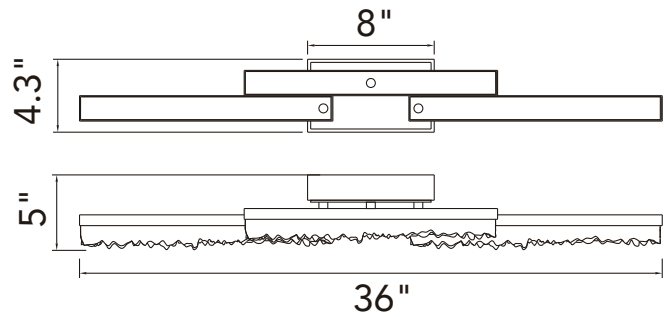

PROJECT: _____
 FIXTURE TYPE: _____
 LOCATION: _____
 CONTACT/PHONE: _____

Item	1588W36-3-624
Collection	STAGGER
Category	Vanity Light
Finish	Brass
Glass	-----
Crystal	Clear
Acrylic	-----

Shade Color	-----
Min Assembled Height	4.3"
Max Assembled Height	4.3"
Width	36"
Length	-----
Extension Wall Mounts	5"
Input	120V AC,60HZ,AC

Lumens	1560
Light Source	Integrated LED
Bulb Info.	30W
Included	Yes
Dimmable	Yes
Colour Temp	3000
Weight	12.34 Lbs

CWI Lighting
 2775 Broadway
 Buffalo, NY 14227
 USA

CWI Lighting
 140 Steelcase Rd. W.
 Markham ON. L3R 3J9
 Canada