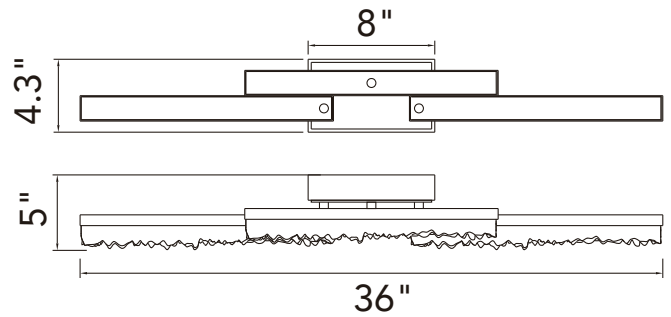

PROJECT: _____
 FIXTURE TYPE: _____
 LOCATION: _____
 CONTACT/PHONE: _____

Item	1588W36-3-101	Shade Color	-----	Lumens	1560
Collection	STAGGER	Min Assembled Height	4.3"	Light Source	Integrated LED
Category	Vanity Light	Max Assembled Height	4.3"	Bulb Info.	30W
Finish	Black	Width	36"	Included	Yes
Glass	-----	Length	-----	Dimmable	Yes
Crystal	Clear	Extension Wall Mounts	5"	Colour Temp	3000
Acrylic	-----	Input	120V AC,60HZ,AC	Weight	12.34 Lbs