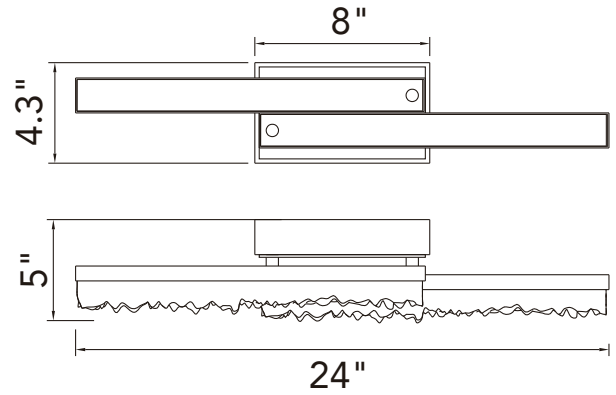

PROJECT: \_\_\_\_\_  
 FIXTURE TYPE: \_\_\_\_\_  
 LOCATION: \_\_\_\_\_  
 CONTACT/PHONE: \_\_\_\_\_

Item	1588W24-2-101
Collection	STAGGER
Category	Vanity Light
Finish	Black
Glass	-----
Crystal	Clear
Acrylic	-----

Shade Color	-----
Min Assembled Height	4.3"
Max Assembled Height	4.3"
Width	24"
Length	-----
Extension Wall Mounts	5"
Input	120V AC,60HZ,AC

Lumens	1040
Light Source	Integrated LED
Bulb Info.	20W
Included	Yes
Dimmable	Yes
Colour Temp	3000
Weight	8.91 Lbs