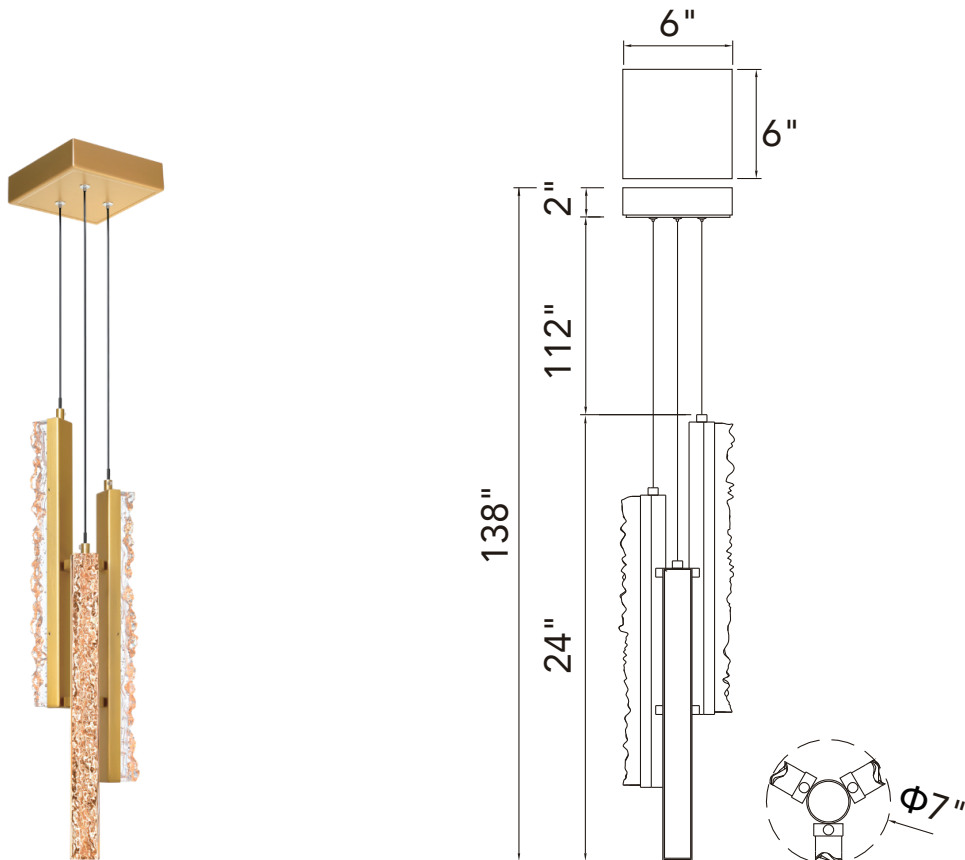

PROJECT: \_\_\_\_\_  
 FIXTURE TYPE: \_\_\_\_\_  
 LOCATION: \_\_\_\_\_  
 CONTACT/PHONE: \_\_\_\_\_

Item	1588P6-3-624
Collection	STAGGER
Category	Mini Pendant
Finish	Brass
Glass	-----
Crystal	Clear
Acrylic	-----

Shade Color	-----
Min Assembled Height	24"
Max Assembled Height	138"
Width	6"
Length	6"
Extension Wall Mounts	-----
Input	120V AC,60HZ,AC

Lumens	1560
Light Source	Integrated LED
Bulb Info.	30W
Included	Yes
Dimmable	Yes
Colour Temp	3000
Weight	12.36 Lbs