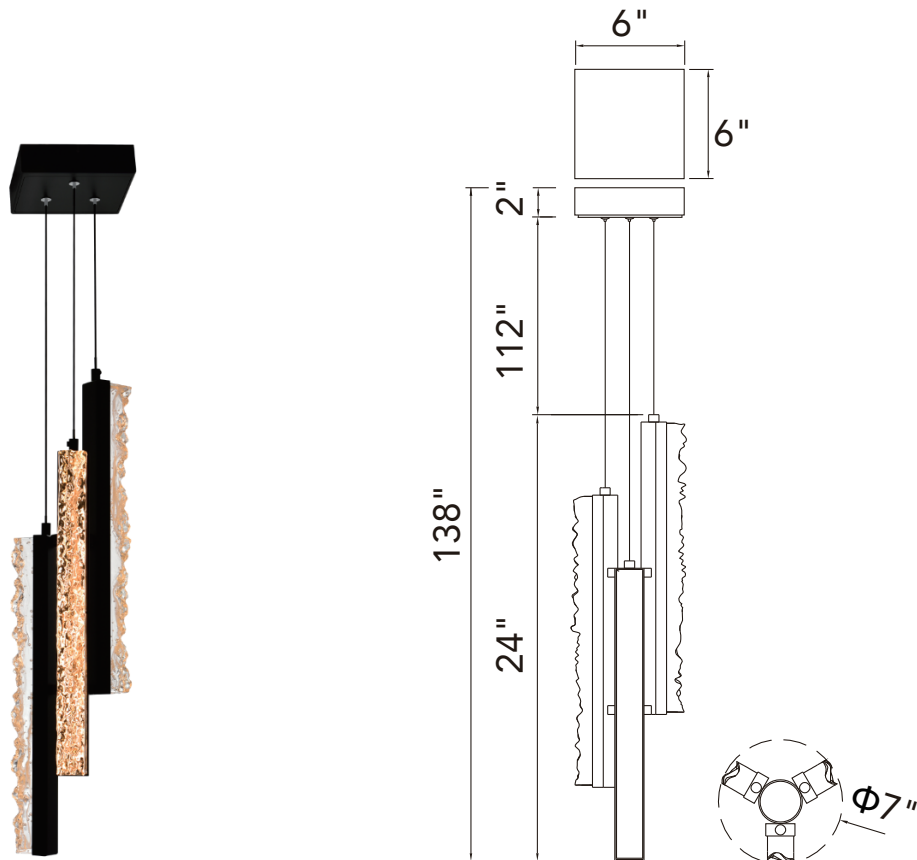

PROJECT: \_\_\_\_\_

FIXTURE TYPE: \_\_\_\_\_

LOCATION: \_\_\_\_\_

CONTACT/PHONE: \_\_\_\_\_

Item	1588P6-3-101
Collection	STAGGER
Category	Mini Pendant
Finish	Black
Glass	-----
Crystal	Clear
Acrylic	-----

Shade Color	-----
Min Assembled Height	24"
Max Assembled Height	138"
Width	6"
Length	6"
Extension Wall Mounts	-----
Input	120V AC,60HZ,AC

Lumens	1560
Light Source	Integrated LED
Bulb Info.	30W
Included	Yes
Dimmable	Yes
Colour Temp	3000
Weight	12.36 Lbs