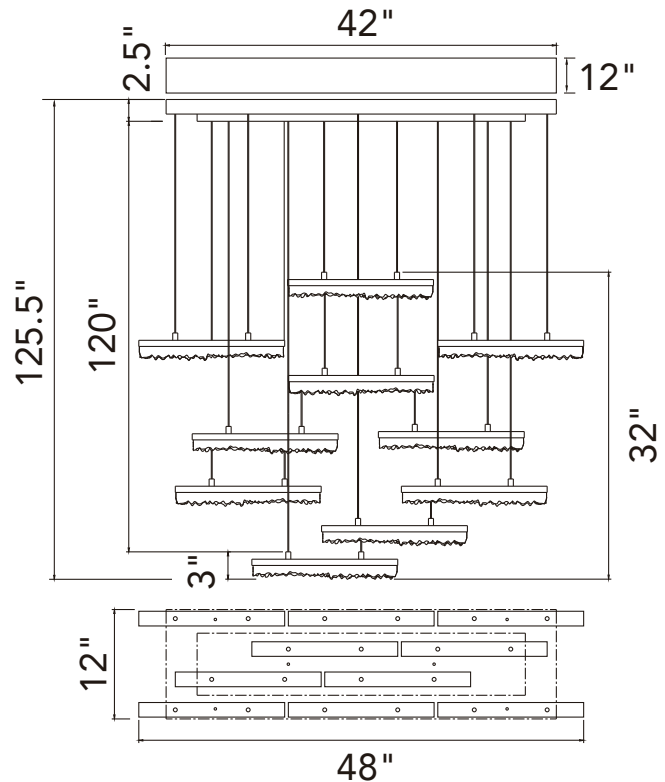

PROJECT: _____
 FIXTURE TYPE: _____
 LOCATION: _____
 CONTACT/PHONE: _____

Item	1588P48-10-101
Collection	STAGGER
Category	Chandelier
Finish	Black
Glass	-----
Crystal	Clear
Acrylic	-----

Shade Color	-----
Min Assembled Height	5.5"
Max Assembled Height	125.5"
Width	48"
Length	12"
Extension Wall Mounts	-----
Input	120V AC,60HZ,AC

Lumens	5200
Light Source	Integrated LED
Bulb Info.	100W
Included	Yes
Dimmable	Yes
Colour Temp	3000
Weight	61.6 Lbs

CWI Lighting
 2775 Broadway
 Buffalo, NY 14227
 USA

CWI Lighting
 140 Steelcase Rd. W.
 Markham ON. L3R 3J9
 Canada