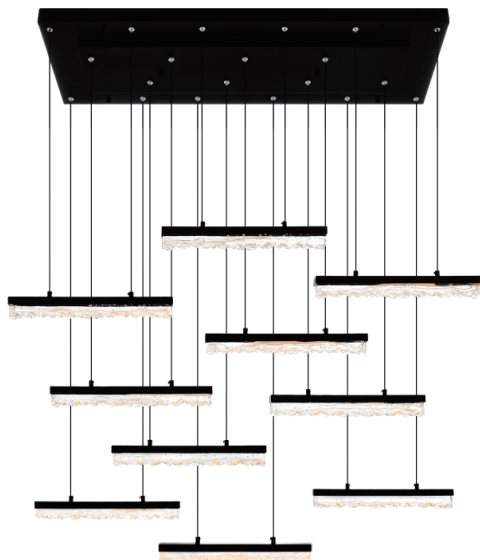

PROJECT: _____
 FIXTURE TYPE: _____
 LOCATION: _____
 CONTACT/PHONE: _____

Item	1588P48-10-101
Collection	STAGGER
Category	Chandelier
Finish	Black
Glass	-----
Crystal	Clear
Acrylic	-----

Shade Color	-----
Min Assembled Height	5.5"
Max Assembled Height	125.5"
Width	48"
Length	12"
Extension Wall Mounts	-----
Input	120V AC,60HZ,AC

Lumens	5200
Light Source	Integrated LED
Bulb Info.	100W
Included	Yes
Dimmable	Yes
Colour Temp	3000
Weight	61.6 Lbs

CWI Lighting
 2775 Broadway
 Buffalo, NY 14227
 USA

CWI Lighting
 140 Steelcase Rd. W.
 Markham ON. L3R 3J9
 Canada