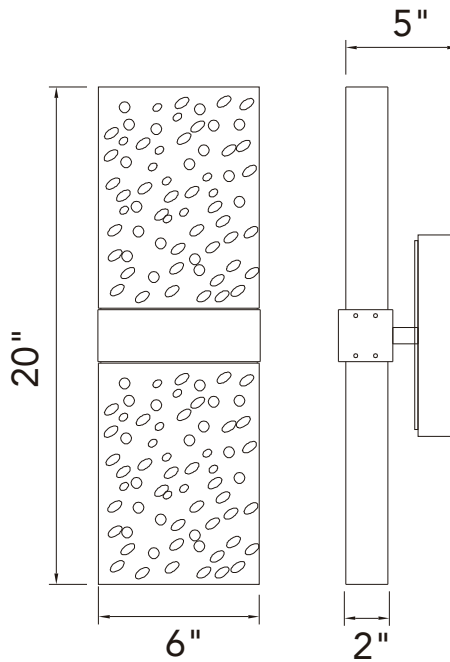

PROJECT: \_\_\_\_\_  
 FIXTURE TYPE: \_\_\_\_\_  
 LOCATION: \_\_\_\_\_  
 CONTACT/PHONE: \_\_\_\_\_

Item	1587W20-2-624
Collection	LAVA
Category	Wall Sconce
Finish	Brass
Glass	-----
Crystal	Clear
Acrylic	-----

Shade Color	-----
Min Assembled Height	20"
Max Assembled Height	20"
Width	6"
Length	-----
Extension Wall Mounts	5"
Input	120V AC,60HZ,AC

Lumens	1040
Light Source	Integrated LED
Bulb Info.	20W
Included	Yes
Dimmable	Yes
Colour Temp	2700/3000/3500/4000/5000
Weight	18.04 Lbs