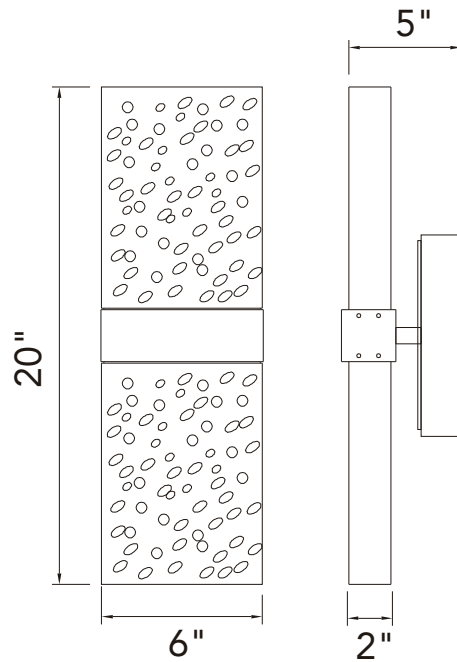

PROJECT: \_\_\_\_\_  
 FIXTURE TYPE: \_\_\_\_\_  
 LOCATION: \_\_\_\_\_  
 CONTACT/PHONE: \_\_\_\_\_

Item	1587W20-2-101
Collection	LAVA
Category	Wall Sconce
Finish	Black
Glass	-----
Crystal	Clear
Acrylic	-----

Shade Color	-----
Min Assembled Height	20"
Max Assembled Height	20"
Width	6"
Length	-----
Extension Wall Mounts	5"
Input	120V AC,60HZ,AC

Lumens	1040
Light Source	Integrated LED
Bulb Info.	20W
Included	Yes
Dimmable	Yes
Colour Temp	2700/3000/3500/4000/5000
Weight	18.04 Lbs