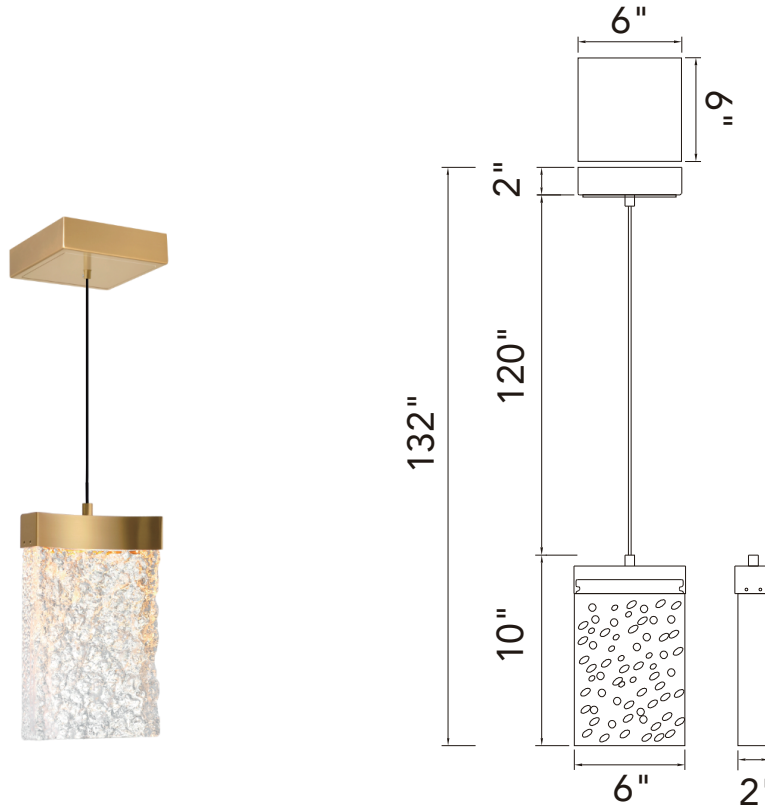

PROJECT: _____
 FIXTURE TYPE: _____
 LOCATION: _____
 CONTACT/PHONE: _____

Item	1587P6-1-624
Collection	LAVA
Category	Mini Pendant
Finish	Brass
Glass	-----
Crystal	Clear
Acrylic	-----

Shade Color	-----
Min Assembled Height	12"
Max Assembled Height	132"
Width	6"
Length	2"
Extension Wall Mounts	-----
Input	120V AC,60HZ,AC

Lumens	520
Light Source	Integrated LED
Bulb Info.	10W
Included	Yes
Dimmable	Yes
Colour Temp	3000K
Weight	6.82 Lbs

CWI Lighting
 2775 Broadway
 Buffalo, NY 14227
 USA

CWI Lighting
 140 Steelcase Rd. W.
 Markham ON. L3R 3J9
 Canada