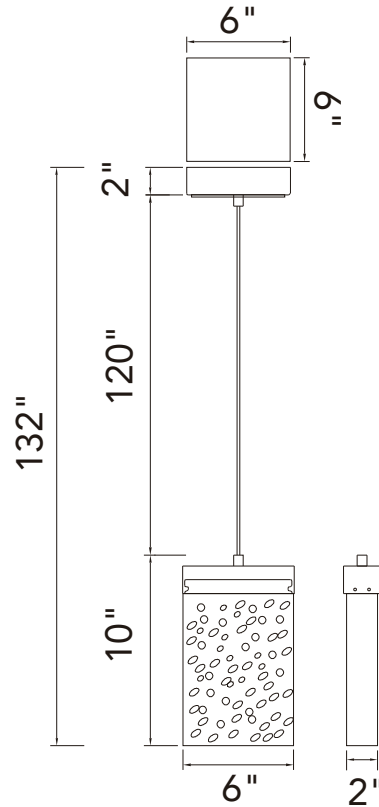

PROJECT: _____
 FIXTURE TYPE: _____
 LOCATION: _____
 CONTACT/PHONE: _____

Item	1587P6-1-101
Collection	LAVA
Category	Mini Pendant
Finish	Black
Glass	-----
Crystal	Clear
Acrylic	-----

Shade Color	-----
Min Assembled Height	12"
Max Assembled Height	132"
Width	6"
Length	2"
Extension Wall Mounts	-----
Input	120V AC,60HZ,AC

Lumens	520
Light Source	Integrated LED
Bulb Info.	10W
Included	Yes
Dimmable	Yes
Colour Temp	3000K
Weight	6.82 Lbs

CWI Lighting
 2775 Broadway
 Buffalo, NY 14227
 USA

CWI Lighting
 140 Steelcase Rd. W.
 Markham ON. L3R 3J9
 Canada