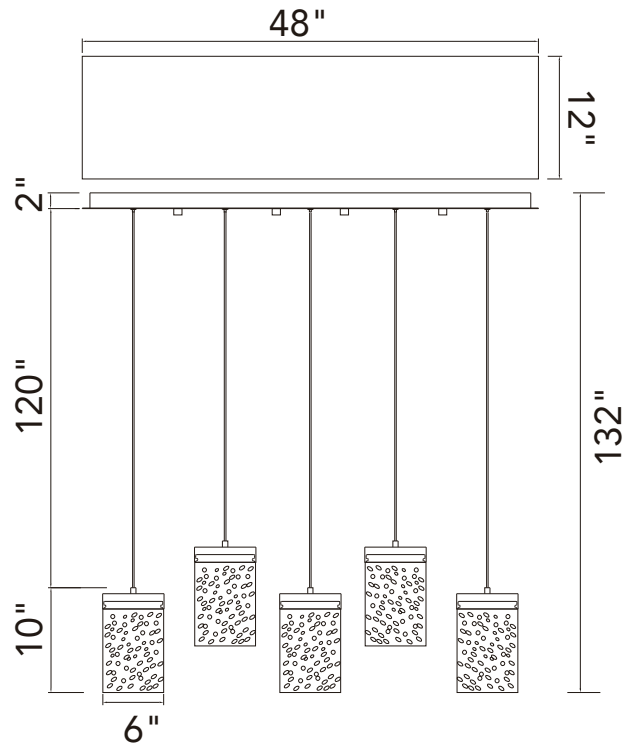

PROJECT: _____
 FIXTURE TYPE: _____
 LOCATION: _____
 CONTACT/PHONE: _____

Item	1587P48-14-624-RC
Collection	LAVA
Category	Chandelier
Finish	Brass
Glass	-----
Crystal	Clear
Acrylic	-----

Shade Color	-----
Min Assembled Height	12"
Max Assembled Height	132"
Width	48"
Length	12"
Extension Wall Mounts	-----
Input	120V AC,60HZ,AC

Lumens	7800
Light Source	Integrated LED
Bulb Info.	150W
Included	Yes
Dimmable	Yes
Colour Temp	3000K
Weight	110.88 Lbs

CWI Lighting
 2775 Broadway
 Buffalo, NY 14227
 USA

CWI Lighting
 140 Steelcase Rd. W.
 Markham ON. L3R 3J9
 Canada