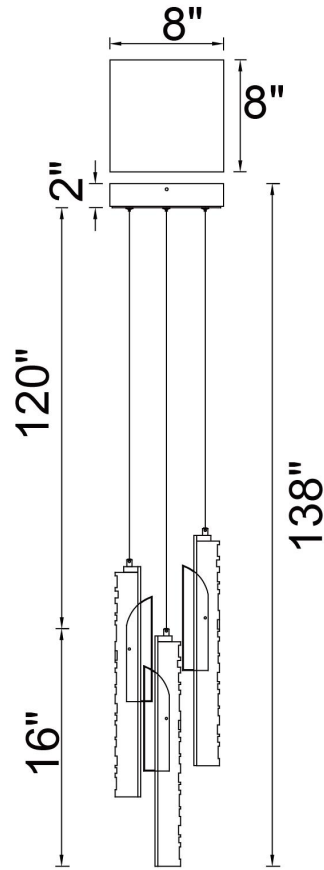

PROJECT: \_\_\_\_\_  
 FIXTURE TYPE: \_\_\_\_\_  
 LOCATION: \_\_\_\_\_  
 CONTACT/PHONE: \_\_\_\_\_

Item	1586P8-3-624
Collection	VALIRA
Category	Chandelier
Finish	Brass
Glass	Clear
Crystal	-----
Acrylic	-----

Shade Color	-----
Min Assembled Height	18"
Max Assembled Height	138"
Width	8"
Length	8"
Extension Wall Mounts	-----
Input	120V AC,60HZ,AC

Lumens	1560
Light Source	Integrated LED
Bulb Info.	30W
Included	-----
Dimmable	Yes
Colour Temp	3000K
Weight	13.2 LBs