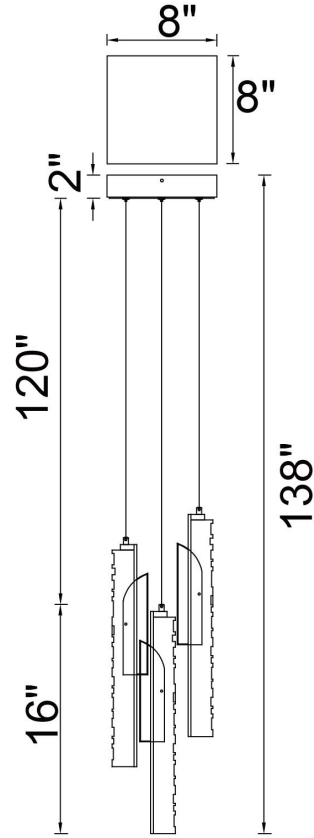

PROJECT: _____
 FIXTURE TYPE: _____
 LOCATION: _____
 CONTACT/PHONE: _____

Item	1586P8-3-101
Collection	VALIRA
Category	Chandelier
Finish	Black
Glass	Clear
Crystal	-----
Acrylic	-----

Shade Color	-----
Min Assembled Height	18"
Max Assembled Height	138"
Width	8"
Length	8"
Extension Wall Mounts	-----
Input	120V AC,60HZ,AC