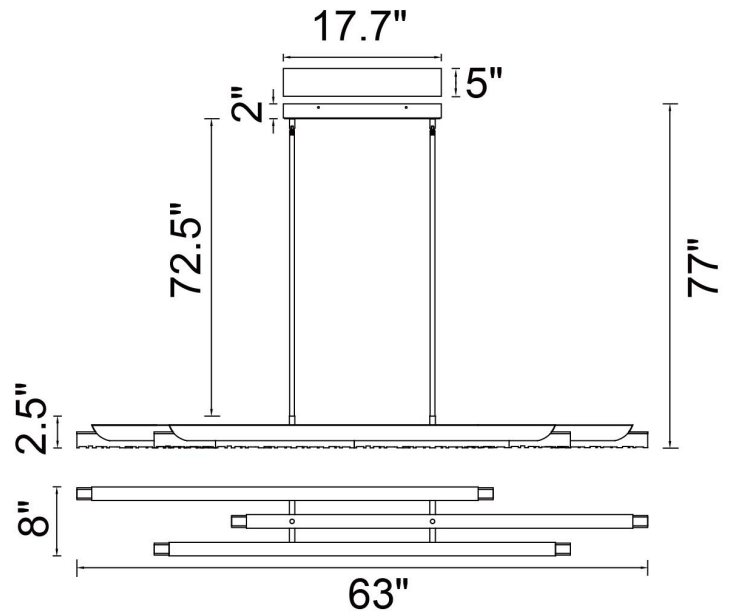

PROJECT: _____
 FIXTURE TYPE: _____
 LOCATION: _____
 CONTACT/PHONE: _____

Item	1586P60-3-624
Collection	VALIRA
Category	Chandelier
Finish	Brass
Glass	Clear
Crystal	-----
Acrylic	-----

Shade Color	-----
Min Assembled Height	4.5"
Max Assembled Height	77"
Width	63"
Length	8"
Extension Wall Mounts	-----
Input	120V AC,60HZ,AC

Lumens	4680
Light Source	Integrated LED
Bulb Info.	90W
Included	-----
Dimmable	Yes
Colour Temp	3000K
Weight	48.4 LBs

CWI Lighting
 2775 Broadway
 Buffalo, NY 14227
 USA

CWI Lighting
 140 Steelcase Rd. W.
 Markham ON. L3R 3J9
 Canada