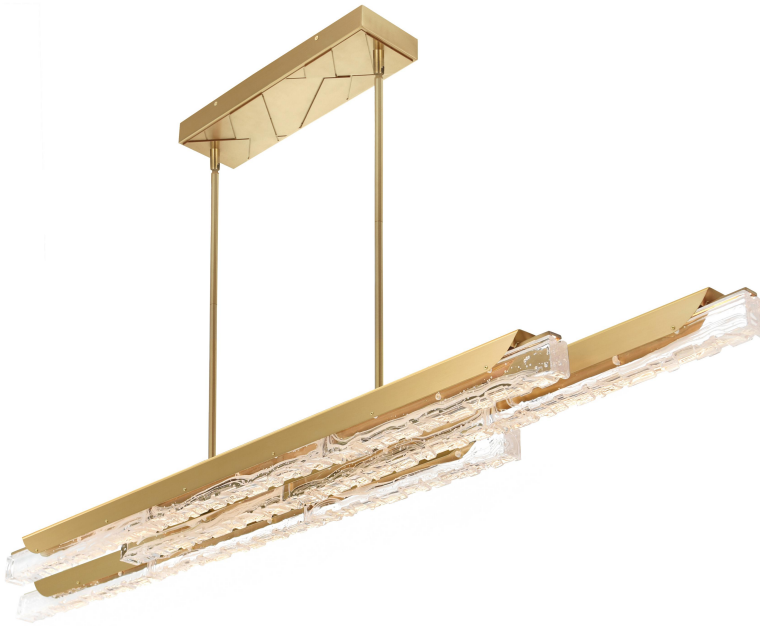

PROJECT: _____
 FIXTURE TYPE: _____
 LOCATION: _____
 CONTACT/PHONE: _____

Item	1586P60-3-624
Collection	VALIRA
Category	Chandelier
Finish	Brass
Glass	Clear
Crystal	-----
Acrylic	-----

Shade Color	-----
Min Assembled Height	4.5"
Max Assembled Height	77"
Width	63"
Length	8"
Extension Wall Mounts	-----
Input	120V AC,60HZ,AC

Lumens	4680
Light Source	Integrated LED
Bulb Info.	90W
Included	-----
Dimmable	Yes
Colour Temp	3000K
Weight	48.4 LBs

CWI Lighting
 2775 Broadway
 Buffalo, NY 14227
 USA

CWI Lighting
 140 Steelcase Rd. W.
 Markham ON. L3R 3J9
 Canada