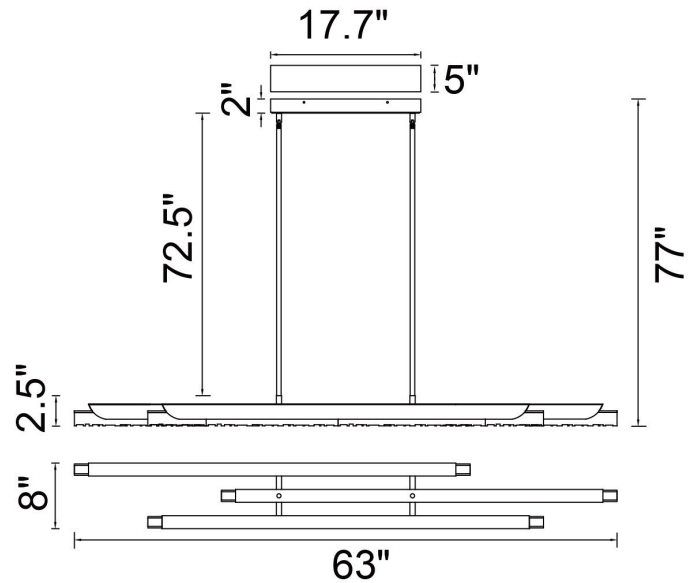

PROJECT: \_\_\_\_\_  
 FIXTURE TYPE: \_\_\_\_\_  
 LOCATION: \_\_\_\_\_  
 CONTACT/PHONE: \_\_\_\_\_

Item	1586P60-3-101
Collection	VALIRA
Category	Chandelier
Finish	Black
Glass	Clear
Crystal	-----
Acrylic	-----

Shade Color	-----
Min Assembled Height	4.5"
Max Assembled Height	77"
Width	63"
Length	8"
Extension Wall Mounts	-----
Input	120V AC,60HZ,AC

Lumens	4680
Light Source	Integrated LED
Bulb Info.	90W
Included	-----
Dimmable	Yes
Colour Temp	3000K
Weight	48.4 LBs