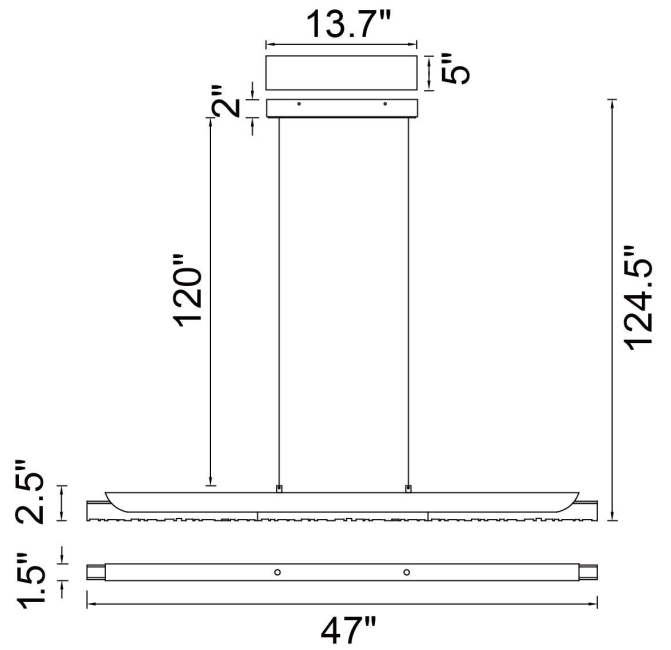

PROJECT: _____
 FIXTURE TYPE: _____
 LOCATION: _____
 CONTACT/PHONE: _____

Item	1586P48-624
Collection	VALIRA
Category	Chandelier
Finish	Brass
Glass	Clear
Crystal	-----
Acrylic	-----

Shade Color	-----
Min Assembled Height	4.5"
Max Assembled Height	124.5"
Width	47"
Length	5"
Extension Wall Mounts	-----
Input	120V AC,60HZ,AC

Lumens	1560
Light Source	Integrated LED
Bulb Info.	30W
Included	-----
Dimmable	Yes
Colour Temp	3000K
Weight	17.6 LBS

CWI Lighting
 2775 Broadway
 Buffalo, NY 14227
 USA

CWI Lighting
 140 Steelcase Rd. W.
 Markham ON. L3R 3J9
 Canada