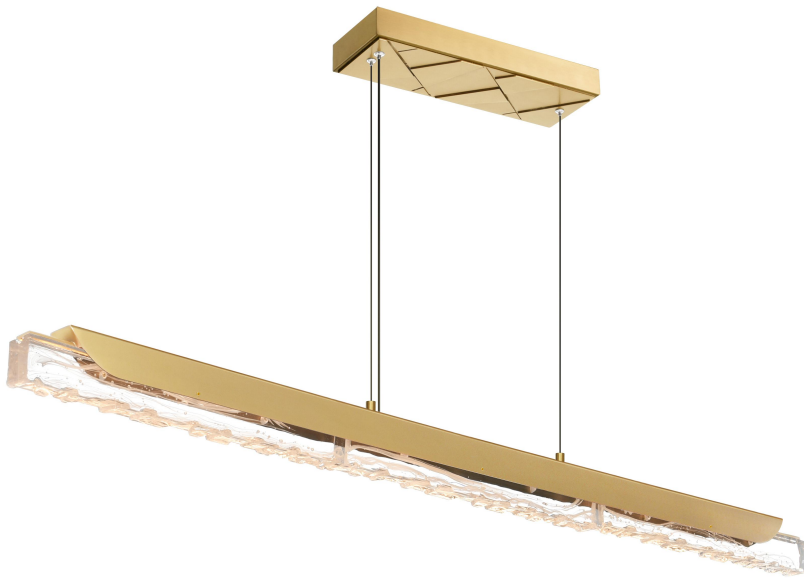

PROJECT: _____
 FIXTURE TYPE: _____
 LOCATION: _____
 CONTACT/PHONE: _____

Item	1586P48-624
Collection	VALIRA
Category	Chandelier
Finish	Brass
Glass	Clear
Crystal	-----
Acrylic	-----

Shade Color	-----
Min Assembled Height	4.5"
Max Assembled Height	124.5"
Width	47"
Length	5"
Extension Wall Mounts	-----
Input	120V AC,60HZ,AC

Lumens	1560
Light Source	Integrated LED
Bulb Info.	30W
Included	-----
Dimmable	Yes
Colour Temp	3000K
Weight	17.6 LBS

CWI Lighting
 2775 Broadway
 Buffalo, NY 14227
 USA

CWI Lighting
 140 Steelcase Rd. W.
 Markham ON. L3R 3J9
 Canada