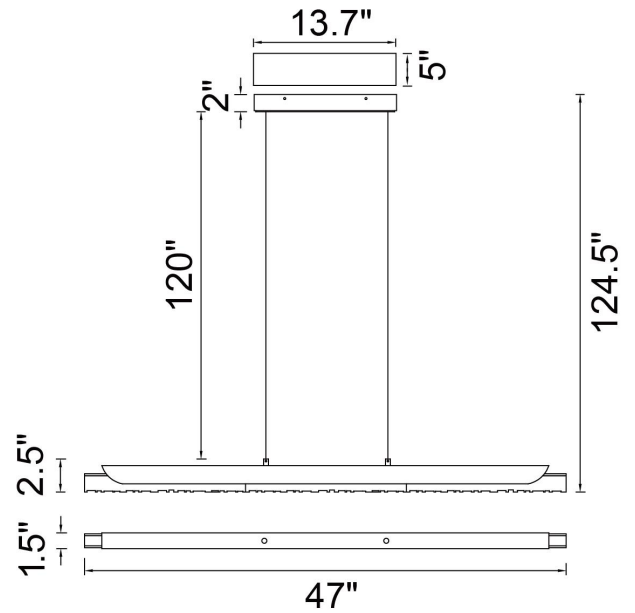

PROJECT: \_\_\_\_\_  
 FIXTURE TYPE: \_\_\_\_\_  
 LOCATION: \_\_\_\_\_  
 CONTACT/PHONE: \_\_\_\_\_

Item	1586P48-101
Collection	VALIRA
Category	Chandelier
Finish	Black
Glass	Clear
Crystal	-----
Acrylic	-----

Shade Color	-----
Min Assembled Height	4.5"
Max Assembled Height	124.5"
Width	47"
Length	5"
Extension Wall Mounts	-----
Input	120V AC,60HZ,AC

Lumens	1560
Light Source	Integrated LED
Bulb Info.	30W
Included	-----
Dimmable	Yes
Colour Temp	3000K
Weight	17.6 LBs