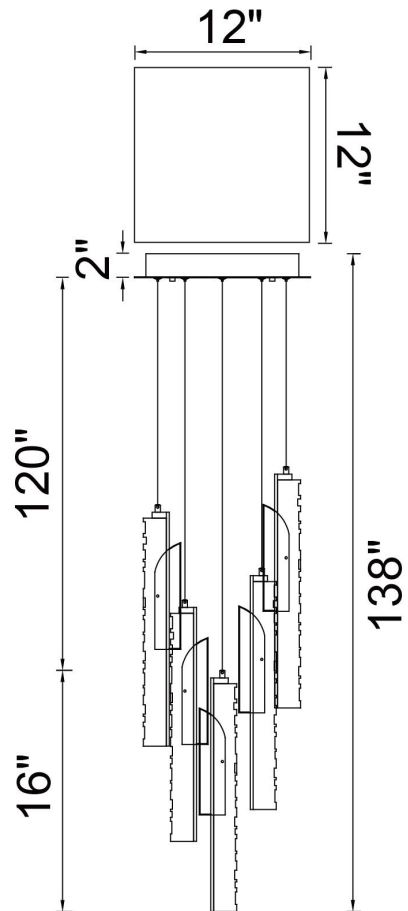

PROJECT: \_\_\_\_\_  
 FIXTURE TYPE: \_\_\_\_\_  
 LOCATION: \_\_\_\_\_  
 CONTACT/PHONE: \_\_\_\_\_

Item	1586W5-1-624
Collection	VALIRA
Category	Chandelier
Finish	Brass
Glass	Clear
Crystal	-----
Acrylic	-----

Shade Color	-----
Min Assembled Height	18"
Max Assembled Height	138"
Width	12"
Length	12"
Extension Wall Mounts	-----
Input	120V AC,60HZ,AC

Lumens	2600
Light Source	Integrated LED
Bulb Info.	50W
Included	-----
Dimmable	Yes
Colour Temp	3000K
Weight	24.2 LBS