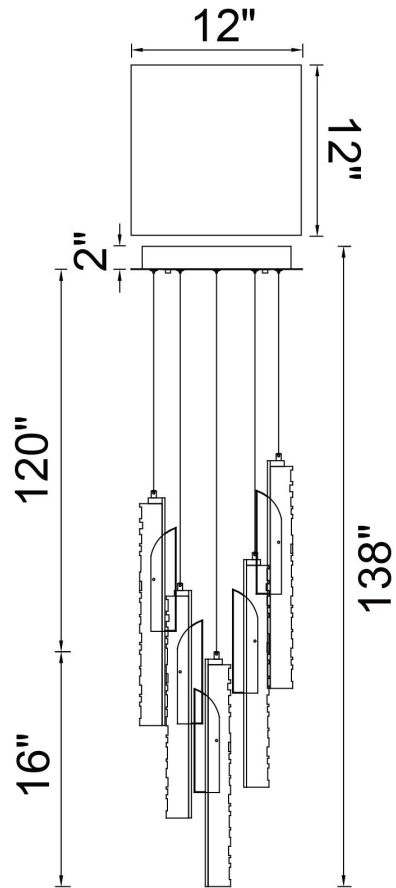

PROJECT: _____
 FIXTURE TYPE: _____
 LOCATION: _____
 CONTACT/PHONE: _____

Item	1586P12-5-101
Collection	VALIRA
Category	Chandelier
Finish	Black
Glass	Clear
Crystal	-----
Acrylic	-----

Shade Color	-----
Min Assembled Height	18"
Max Assembled Height	138"
Width	12"
Length	12"
Extension Wall Mounts	-----
Input	120V AC,60HZ,AC

Lumens	2600
Light Source	Integrated LED
Bulb Info.	50W
Included	-----
Dimmable	Yes
Colour Temp	3000K
Weight	24.2 LBs

CWI Lighting
 2775 Broadway
 Buffalo, NY 14227
 USA

CWI Lighting
 140 Steelcase Rd. W.
 Markham ON. L3R 3J9
 Canada