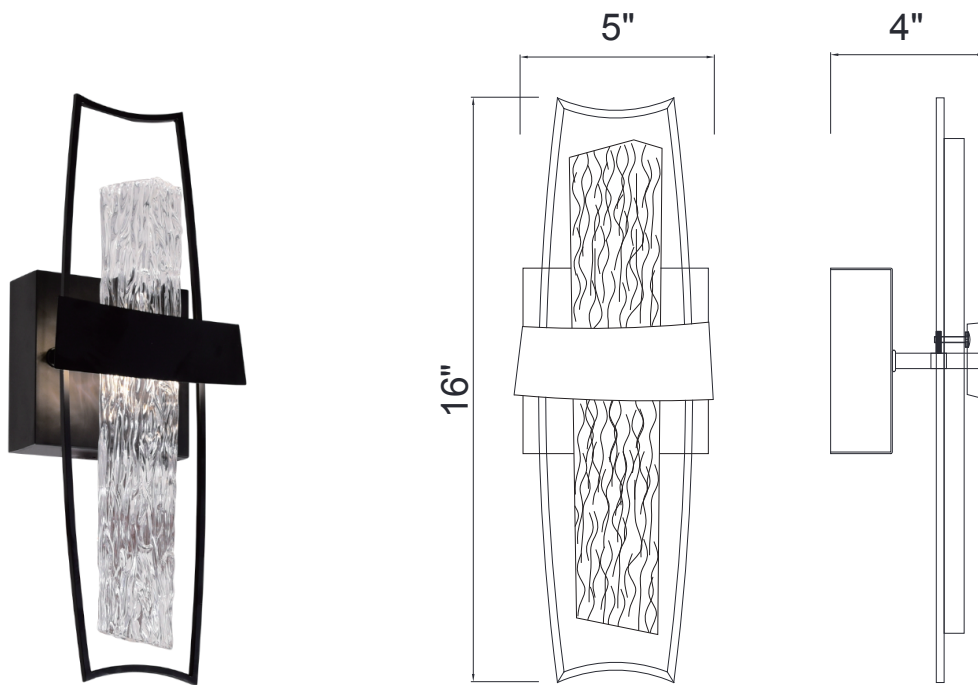

PROJECT: _____

FIXTURE TYPE: _____

LOCATION: _____

CONTACT/PHONE: _____

Item	1246W5-101
Collection	GUADIANA
Category	Wall Sconce
Finish	Black & Satin Gold
Glass	Clear
Crystal	-----
Acrylic	-----

Shade Color	-----
Min Assembled Height	16"
Max Assembled Height	16"
Width	5"
Length	-----
Extension Wall Mounts	4"
Input	120V AC,60HZ,AC

Lumens	260
Light Source	Integrated LED
Bulb Info.	5W
Included	Yes
Dimmable	Yes
Colour Temp	3000
Weight	2.20 Lbs