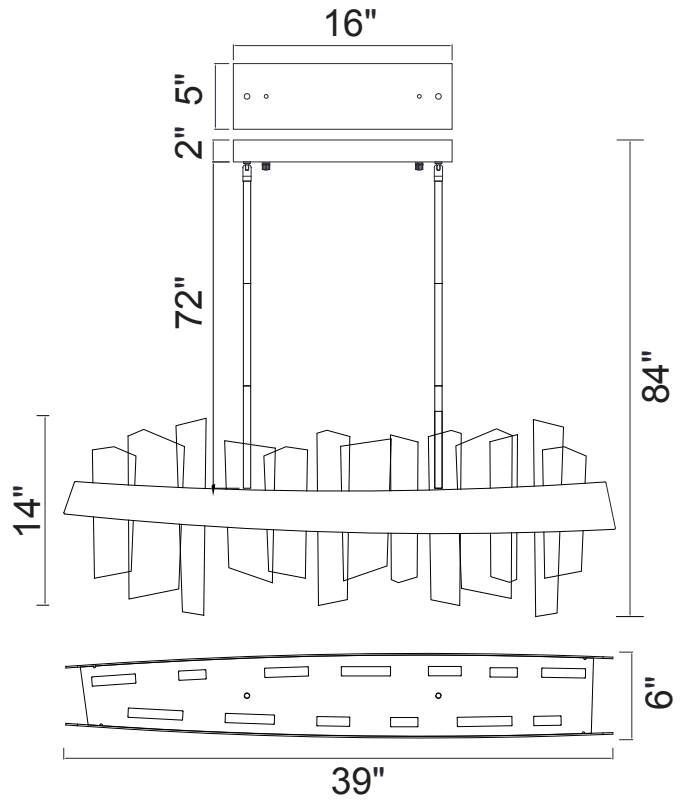

PROJECT: \_\_\_\_\_  
 FIXTURE TYPE: \_\_\_\_\_  
 LOCATION: \_\_\_\_\_  
 CONTACT/PHONE: \_\_\_\_\_

Item	1246P39-602
Collection	GUADIANA
Category	Chandelier
Finish	Satin Gold
Glass	Clear
Crystal	-----
Acrylic	-----

Shade Color	-----
Min Assembled Height	20"
Max Assembled Height	84"
Width	39"
Length	6"
Extension Wall Mounts	-----
Input	120V AC,60HZ,AC

Lumens	1976
Light Source	Integrated LED
Bulb Info.	38W
Included	Yes
Dimmable	Yes
Colour Temp	3000
Weight	36.38 Lbs