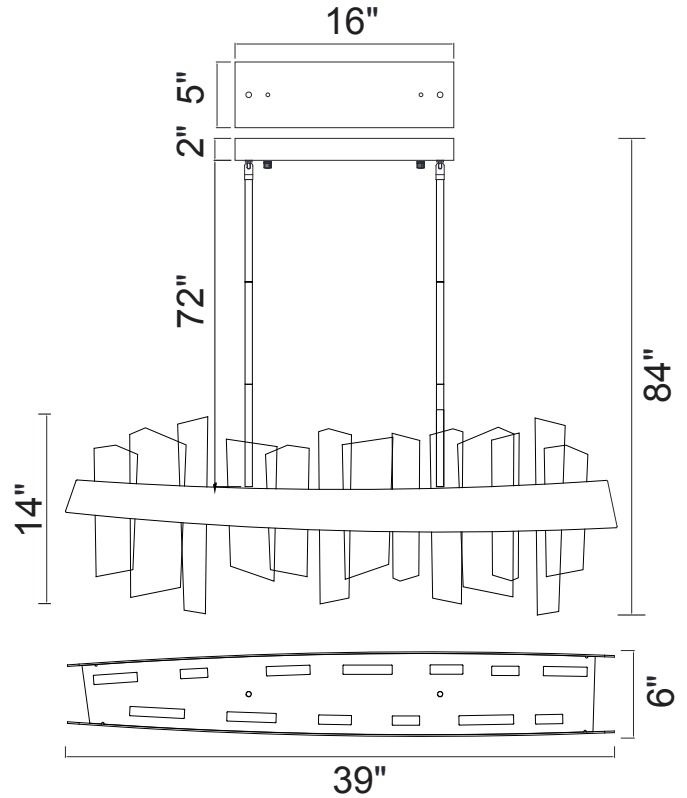

PROJECT: _____
 FIXTURE TYPE: _____
 LOCATION: _____
 CONTACT/PHONE: _____

Item	1246P39-101
Collection	GUADIANA
Category	Chandelier
Finish	Black
Glass	Clear
Crystal	-----
Acrylic	-----

Shade Color	-----
Min Assembled Height	20"
Max Assembled Height	84"
Width	39"
Length	6"
Extension Wall Mounts	-----
Input	120V AC,60HZ,AC

Lumens	1976
Light Source	Integrated LED
Bulb Info.	38W
Included	Yes
Dimmable	Yes
Colour Temp	3000
Weight	36.38 Lbs

CWI Lighting
 2775 Broadway
 Buffalo, NY 14227
 USA

CWI Lighting
 140 Steelcase Rd. W.
 Markham ON. L3R 3J9
 Canada