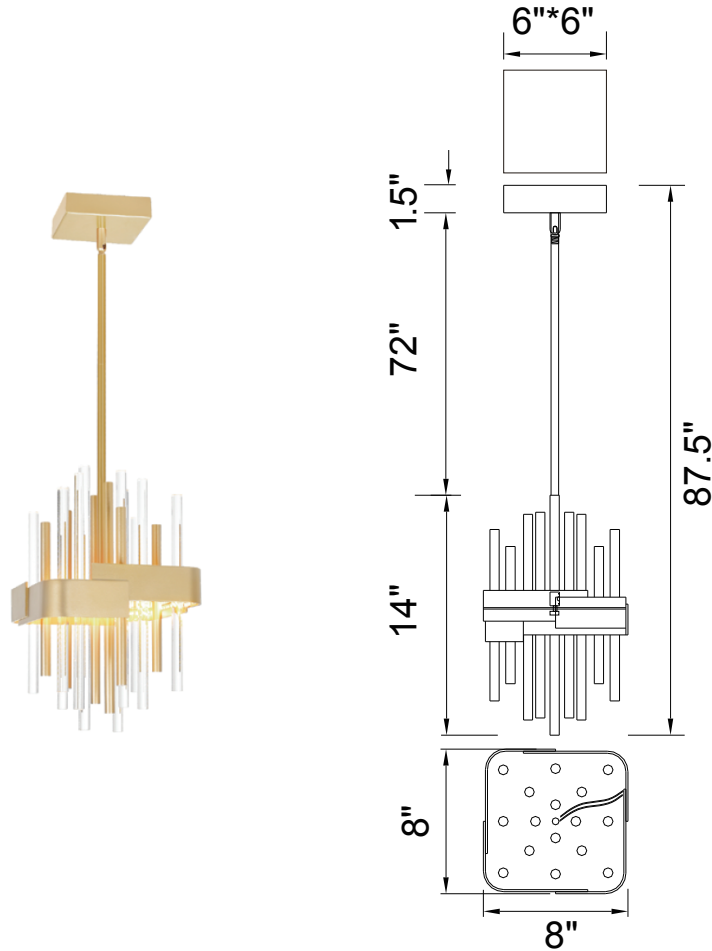

PROJECT: _____
 FIXTURE TYPE: _____
 LOCATION: _____
 CONTACT/PHONE: _____

Item	1245P8-602
Collection	MILLIPEDE
Category	Mini Pendant
Finish	Satin Gold
Glass	Clear
Crystal	Clear
Acrylic	-----

Shade Color	-----
Min Assembled Height	27.5"
Max Assembled Height	87.5"
Width	8"
Length	8"
Extension Wall Mounts	-----
Input	120V AC,60HZ,AC

Lumens	832
Light Source	Integrated LED
Bulb Info.	16W
Included	Yes
Dimmable	Yes
Colour Temp	3000
Weight	8.8 Lbs

CWI Lighting
 2775 Broadway
 Buffalo, NY 14227
 USA

CWI Lighting
 140 Steelcase Rd. W.
 Markham ON. L3R 3J9
 Canada