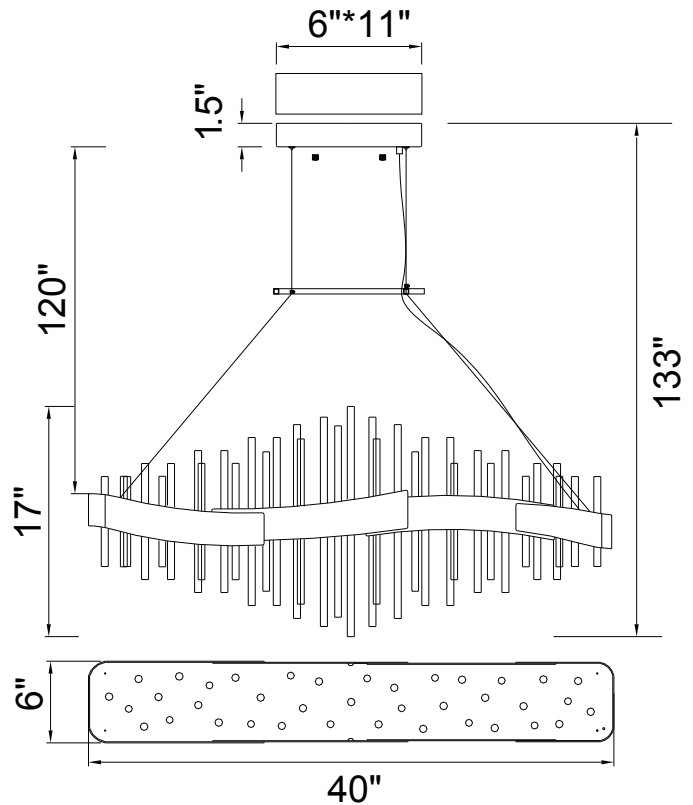

PROJECT: _____
 FIXTURE TYPE: _____
 LOCATION: _____
 CONTACT/PHONE: _____

Item	1245P40-602
Collection	MILLIPEDE
Category	Chandelier
Finish	Satin Gold
Glass	Clear
Crystal	Clear
Acrylic	-----

Shade Color	-----
Min Assembled Height	30.5"
Max Assembled Height	133"
Width	40"
Length	6"
Extension Wall Mounts	-----
Input	120V AC,60HZ,AC

Lumens	2340
Light Source	Integrated LED
Bulb Info.	45W
Included	Yes
Dimmable	Yes
Colour Temp	3000
Weight	24.25 Lbs

CWI Lighting
 2775 Broadway
 Buffalo, NY 14227
 USA

CWI Lighting
 140 Steelcase Rd. W.
 Markham ON. L3R 3J9
 Canada