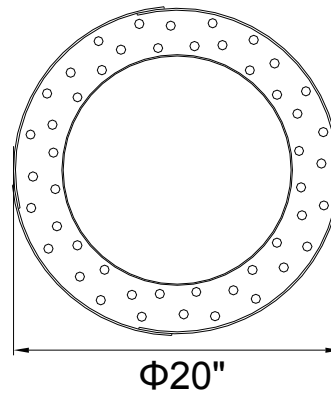

PROJECT: \_\_\_\_\_

FIXTURE TYPE: \_\_\_\_\_

LOCATION: \_\_\_\_\_

CONTACT/PHONE: \_\_\_\_\_

Item	1245P20-602
Collection	MILLIPEDE
Category	Chandelier
Finish	Satin Gold
Glass	Clear
Crystal	Clear
Acrylic	-----

Shade Color	-----
Min Assembled Height	27.5"
Max Assembled Height	135.5"
Width	20"
Length	-----
Extension Wall Mounts	-----
Input	120V AC,60HZ,AC

Lumens	2600
Light Source	Integrated LED
Bulb Info.	50W
Included	Yes
Dimmable	Yes
Colour Temp	3000
Weight	24.25 Lbs