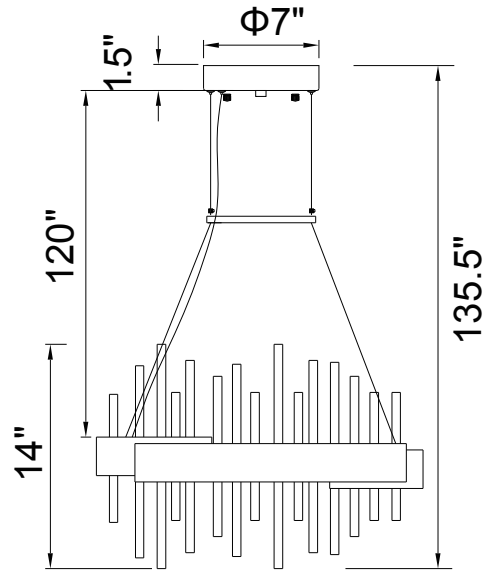

PROJECT: \_\_\_\_\_

FIXTURE TYPE: \_\_\_\_\_

LOCATION: \_\_\_\_\_

CONTACT/PHONE: \_\_\_\_\_

Item	1245P20-602
Collection	MILLIPEDE
Category	Chandelier
Finish	Satin Gold
Glass	Clear
Crystal	Clear
Acrylic	-----

Shade Color	-----
Min Assembled Height	27.5"
Max Assembled Height	135.5"
Width	20"
Length	-----
Extension Wall Mounts	-----
Input	120V AC,60HZ,AC

Lumens	2600
Light Source	Integrated LED
Bulb Info.	50W
Included	Yes
Dimmable	Yes
Colour Temp	3000
Weight	24.25 Lbs