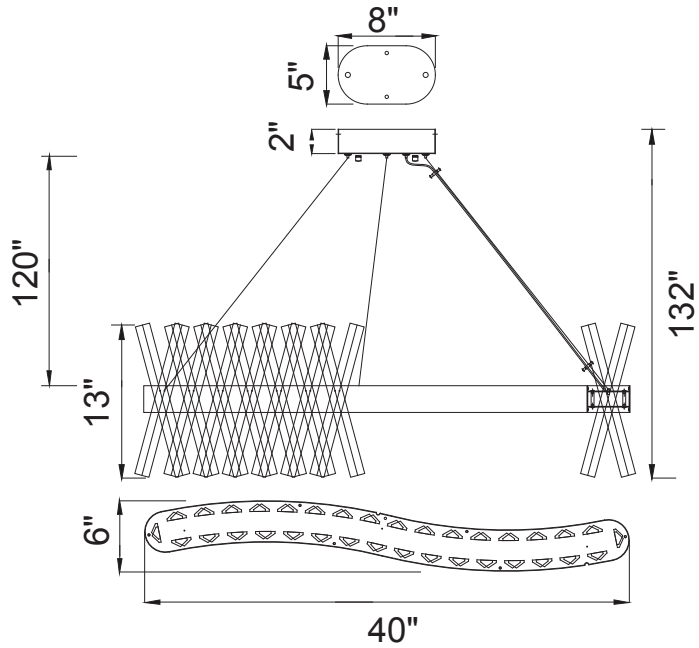

PROJECT: _____
 FIXTURE TYPE: _____
 LOCATION: _____
 CONTACT/PHONE: _____

Item	1220P40-601-S
Collection	GLACE
Category	Chandelier
Finish	Chrome
Glass	-----
Crystal	Clear
Acrylic	-----

Shade Color	-----
Min Assembled Height	27"
Max Assembled Height	135"
Width	40"
Length	6"
Extension Wall Mounts	-----
Input	120V AC,60HZ,AC

Lumens	2340
Light Source	Integrated LED
Bulb Info.	45W
Included	Yes
Dimmable	Yes
Colour Temp	3000K
Weight	23.15 Lbs

CWI Lighting
 2775 Broadway
 Buffalo, NY 14227
 USA

CWI Lighting
 140 Steelcase Rd. W.
 Markham ON. L3R 3J9
 Canada