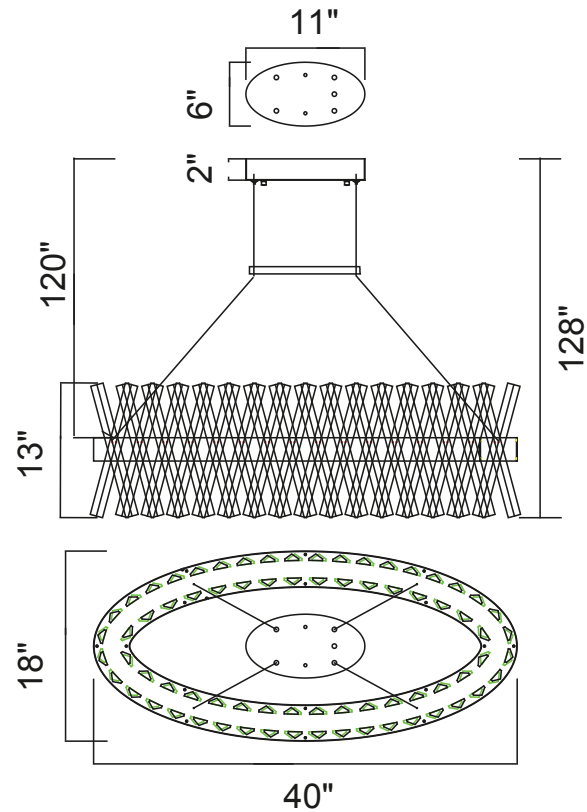

PROJECT: \_\_\_\_\_  
 FIXTURE TYPE: \_\_\_\_\_  
 LOCATION: \_\_\_\_\_  
 CONTACT/PHONE: \_\_\_\_\_

Item	1220P40-601-O
Collection	GLACE
Category	Chandelier
Finish	Chrome
Glass	-----
Crystal	Clear
Acrylic	-----

Shade Color	-----
Min Assembled Height	27"
Max Assembled Height	135"
Width	40"
Length	18"
Extension Wall Mounts	-----
Input	120V AC,60HZ,AC

Lumens	4576
Light Source	Integrated LED
Bulb Info.	88W
Included	Yes
Dimmable	Yes
Colour Temp	3000K
Weight	48.5 Lbs