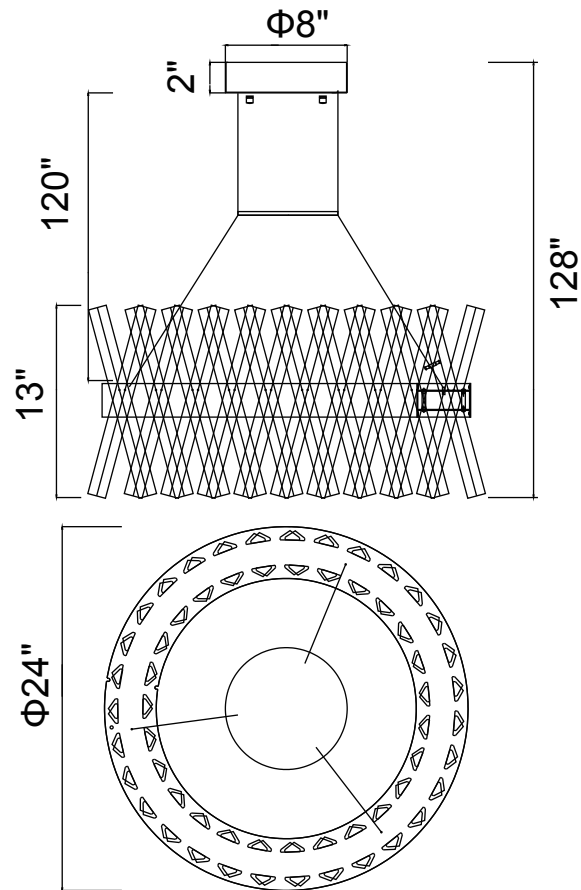

PROJECT: _____

FIXTURE TYPE: _____

LOCATION: _____

CONTACT/PHONE: _____

Item	1220P24-601
Collection	GLACE
Category	Chandelier
Finish	Chrome
Glass	-----
Crystal	Clear
Acrylic	-----

Shade Color	-----
Min Assembled Height	27"
Max Assembled Height	135"
Width	24"
Length	-----
Extension Wall Mounts	-----
Input	120V AC,60HZ,AC

Lumens	2912
Light Source	Integrated LED
Bulb Info.	56W
Included	Yes
Dimmable	Yes
Colour Temp	3000K
Weight	41.89 Lbs